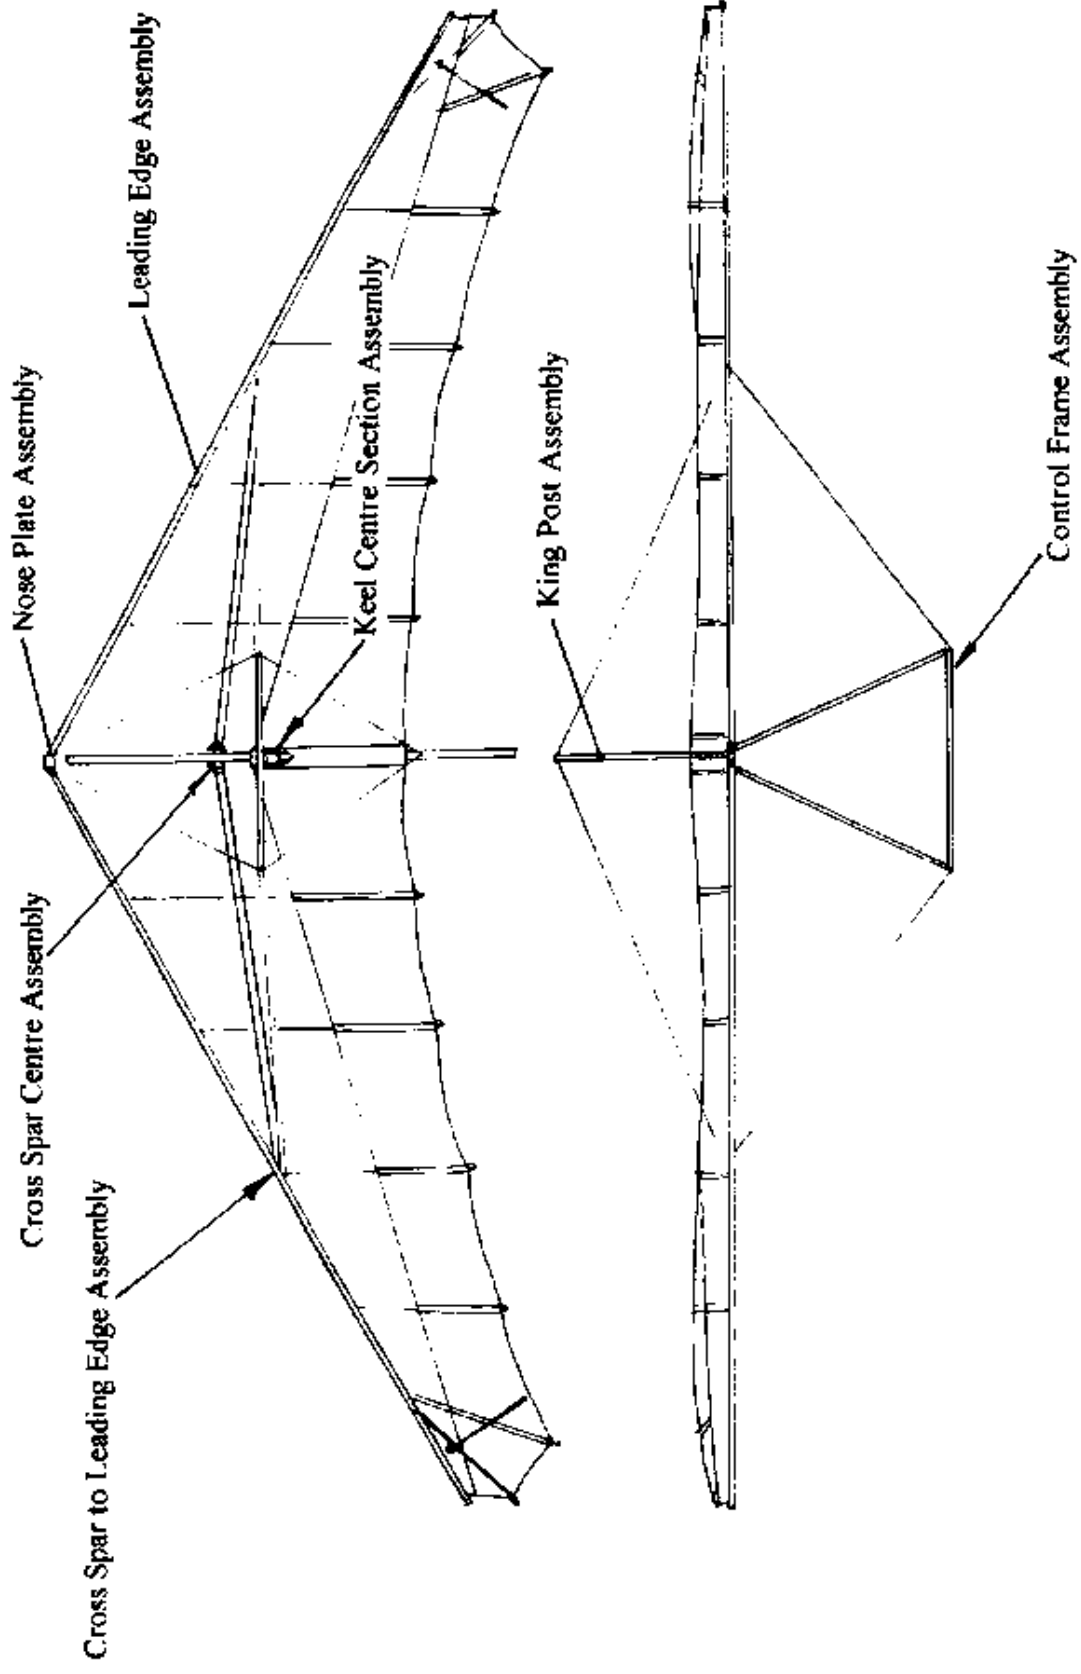

CONTENTS

SECTION	PAGE
GENERAL ARRANGEMENT	1
PARTS LIST	
Nose Plate / Keel assembly	2
Leading edge assembly	3
Cross spar assembly	4
Control Frame and King Post Assembly	5
Miscellaneous Components	6
DRAWINGS	
Nose Plate Assembly	8
Keel Centre Section Assembly	9
Rear Rigging to Keel Assembly	10
Leading Edge Assembly	11
Cross Spar to Leading Edge Assembly	12
Cross Spar Centre Assembly	13
King Post Assembly	14
Control Frame Assembly	15

GENERAL ARRANGEMENT

NOSE PLATE / KEEL ASSEMBLY

Item	Description	Part No.
1	122mm PUSH PINS	FP-001
2	XL ROLL BRACKET RETAINING CHANNEL	ZCH-005
3	NOSE 'S' CATCH CHANNEL	ZCH-006
4	XL CONTROL FRAME CHANNEL	ZCH-008
5	XL ROLL BRACKET RET'G RING ALLY	ZMA-009
6	CONTROL FRAME TOP SWIVEL ALLY	ZMA-010
7	XL HANG BOLT (FBU6-40)	ZMI~-005
8	XL THRUST WASHER	ZMS-005
9	XL SUSPENSION BRACKET (SMS300-301)	zMS-0 10
10	NOSE PLATE	ZPL-003
11	XL KEEL TUBE	YXL-31301
12	XL ANTI FLOAT WEBBING	YXL-31660
13	XL ROLL BRACKET BEARING	YXL-31325
14	3 1/2 x 1/4 UNF HEX BOLT	FBU4-34
15	3 1/4 x 1/4 UNF HEX BOLT	FBU4-32
16	3 x 1/4 UNF HEX BOLT	FBU4-30
17	1/4 UNF P TYPE NYLOCK NUT	FNU4-NP
18	114 x 13/16 STEEL CLEVIS PINS	FPCP-001
19	5/8 SAFETY RINGS	FPSR-001
20	1/8 DIA x 3/8 MONEL POP RIVET	FR4-12-001
21	1/4 MILD STEEL WASHER T4LP	FW4-T4
22	1/4 x 1 114 x 1/16 MIIL) STEEL WASHER	FW4-14
23	28mm EXTERNAL CIRCLIP	FX-002
24	2" BLACK END PLUG GR 2576	PEP16-001
25	No 10 x 1/2" SCREW	FMSST-004
26	2 118" x M8 PLASTIC SADDLE (LARGE)	PMS-M8-211,
27	2 1/8 " x M8 PLASTIC SADDLE (SMALL)	PMS-M8-21S