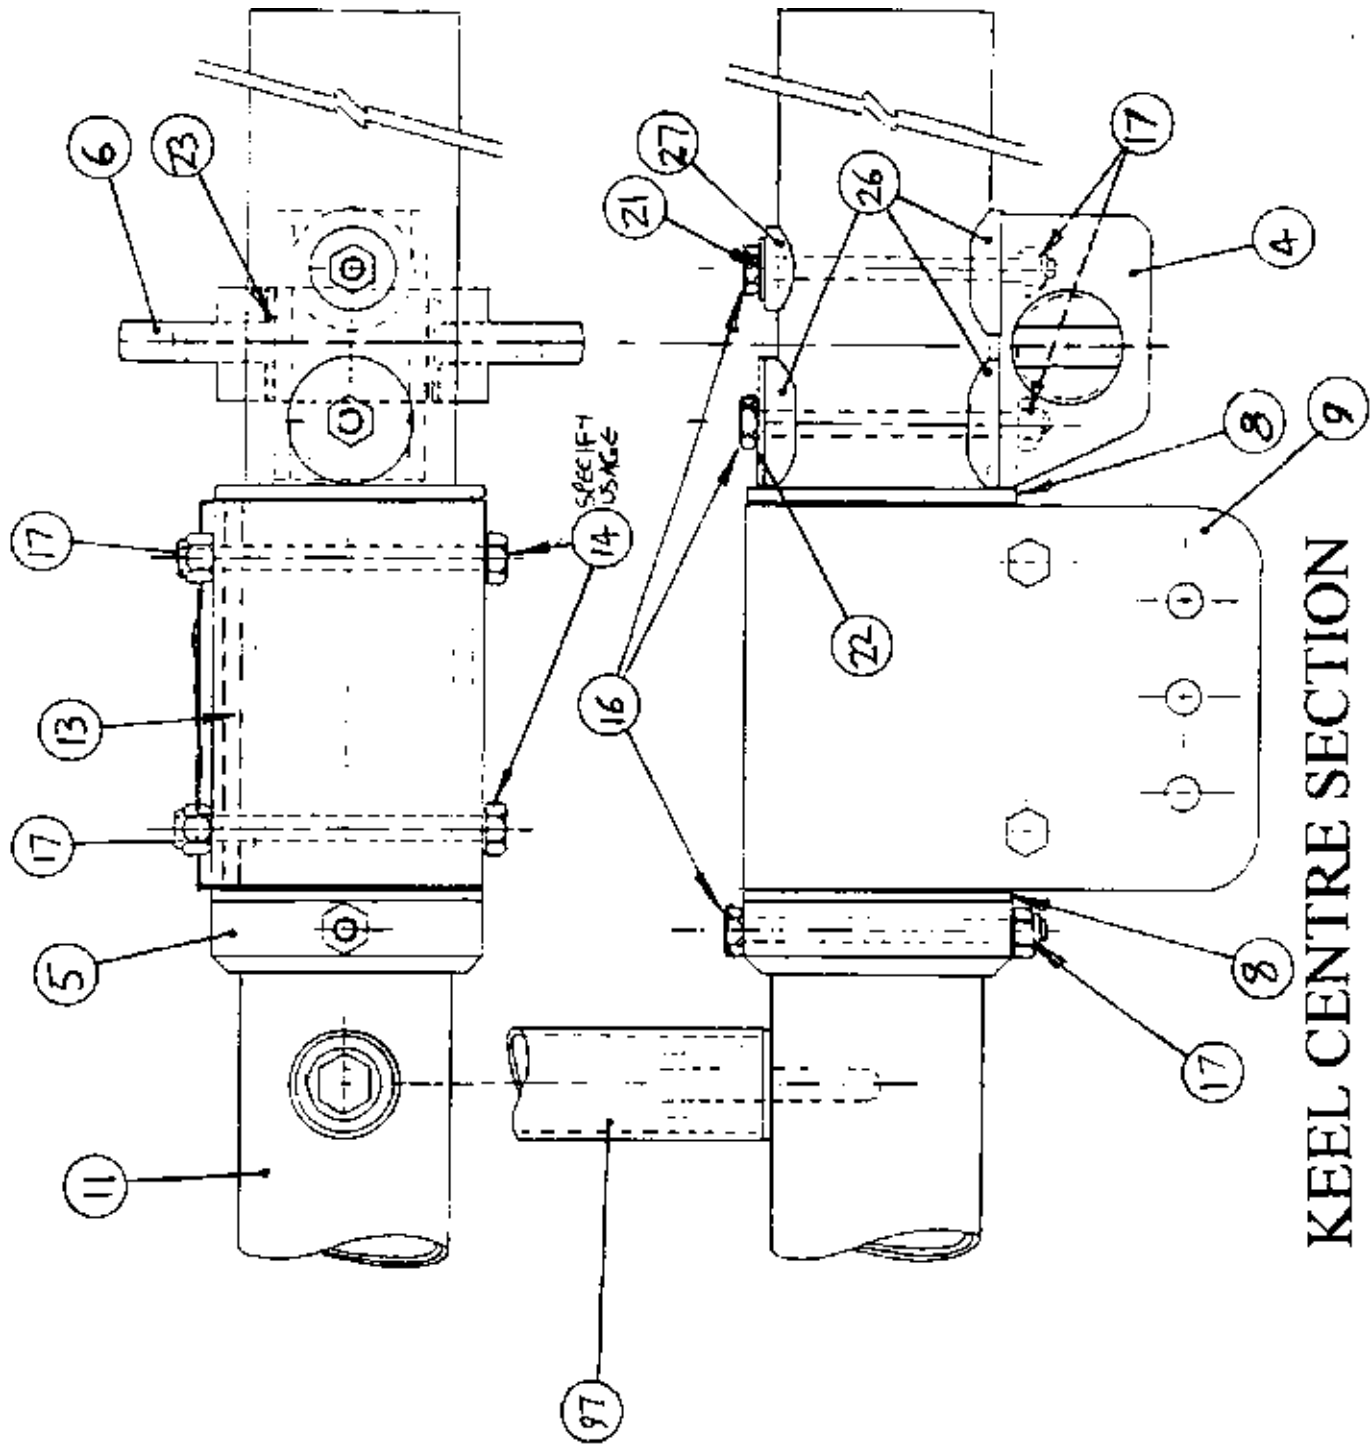

KEEL CENTRE SECTION
ASSEMBLY