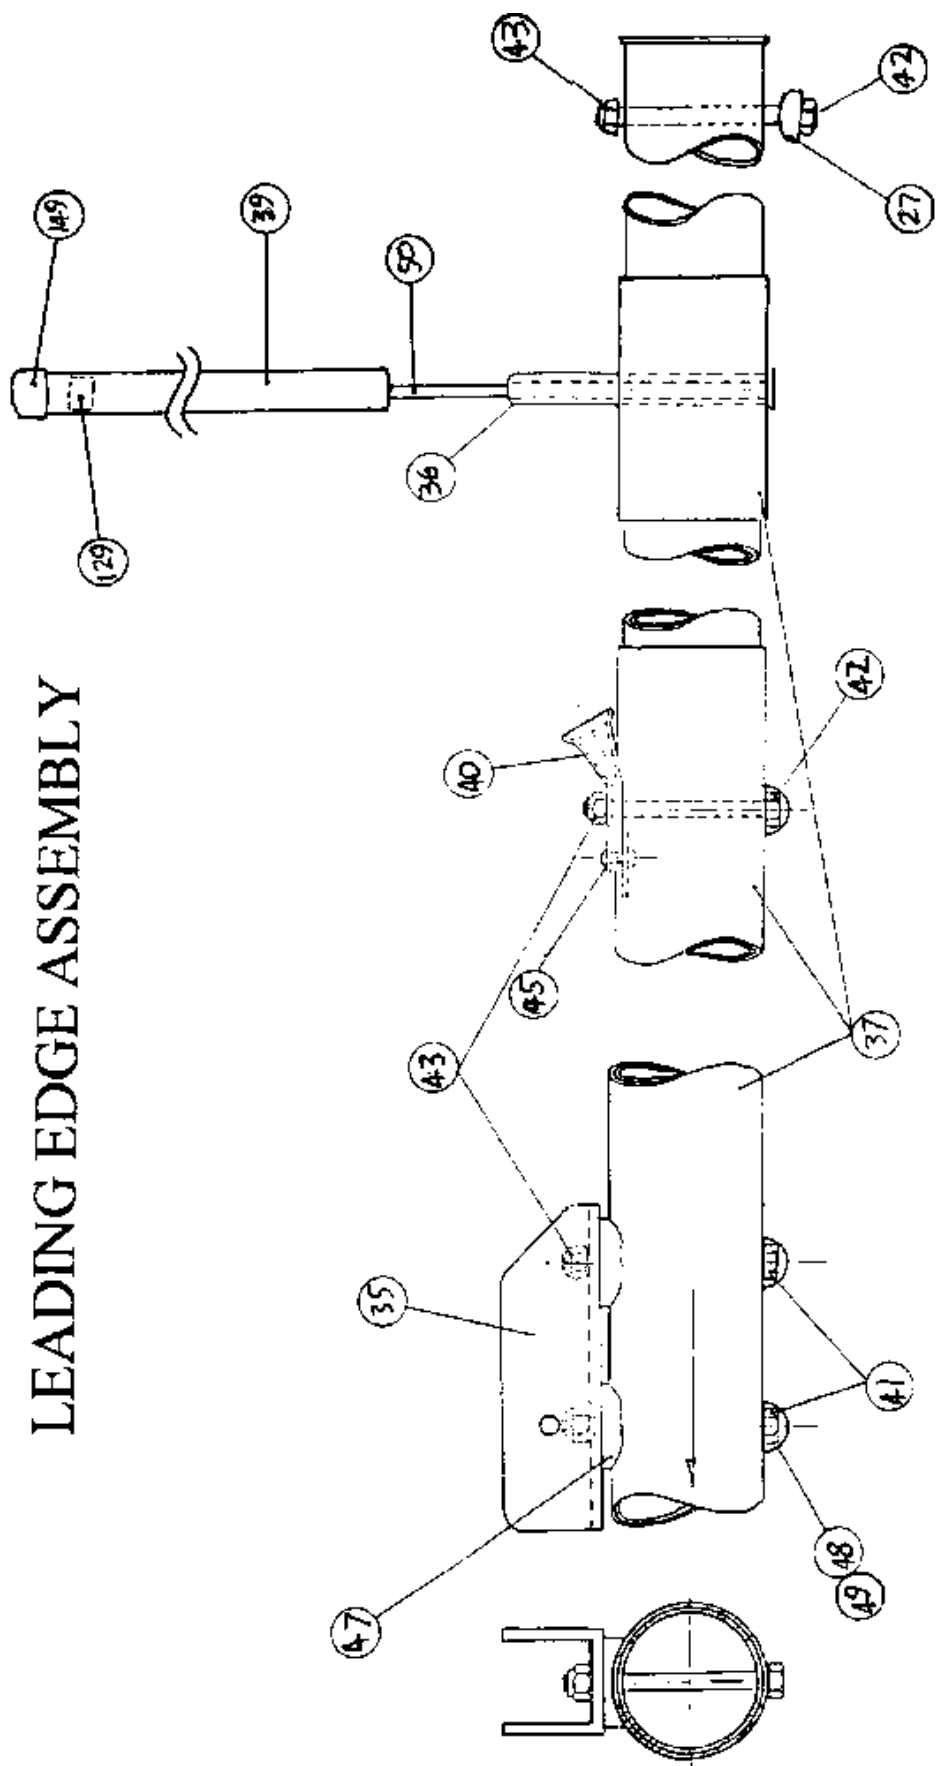

LEADING EDGE ASSEMBLY