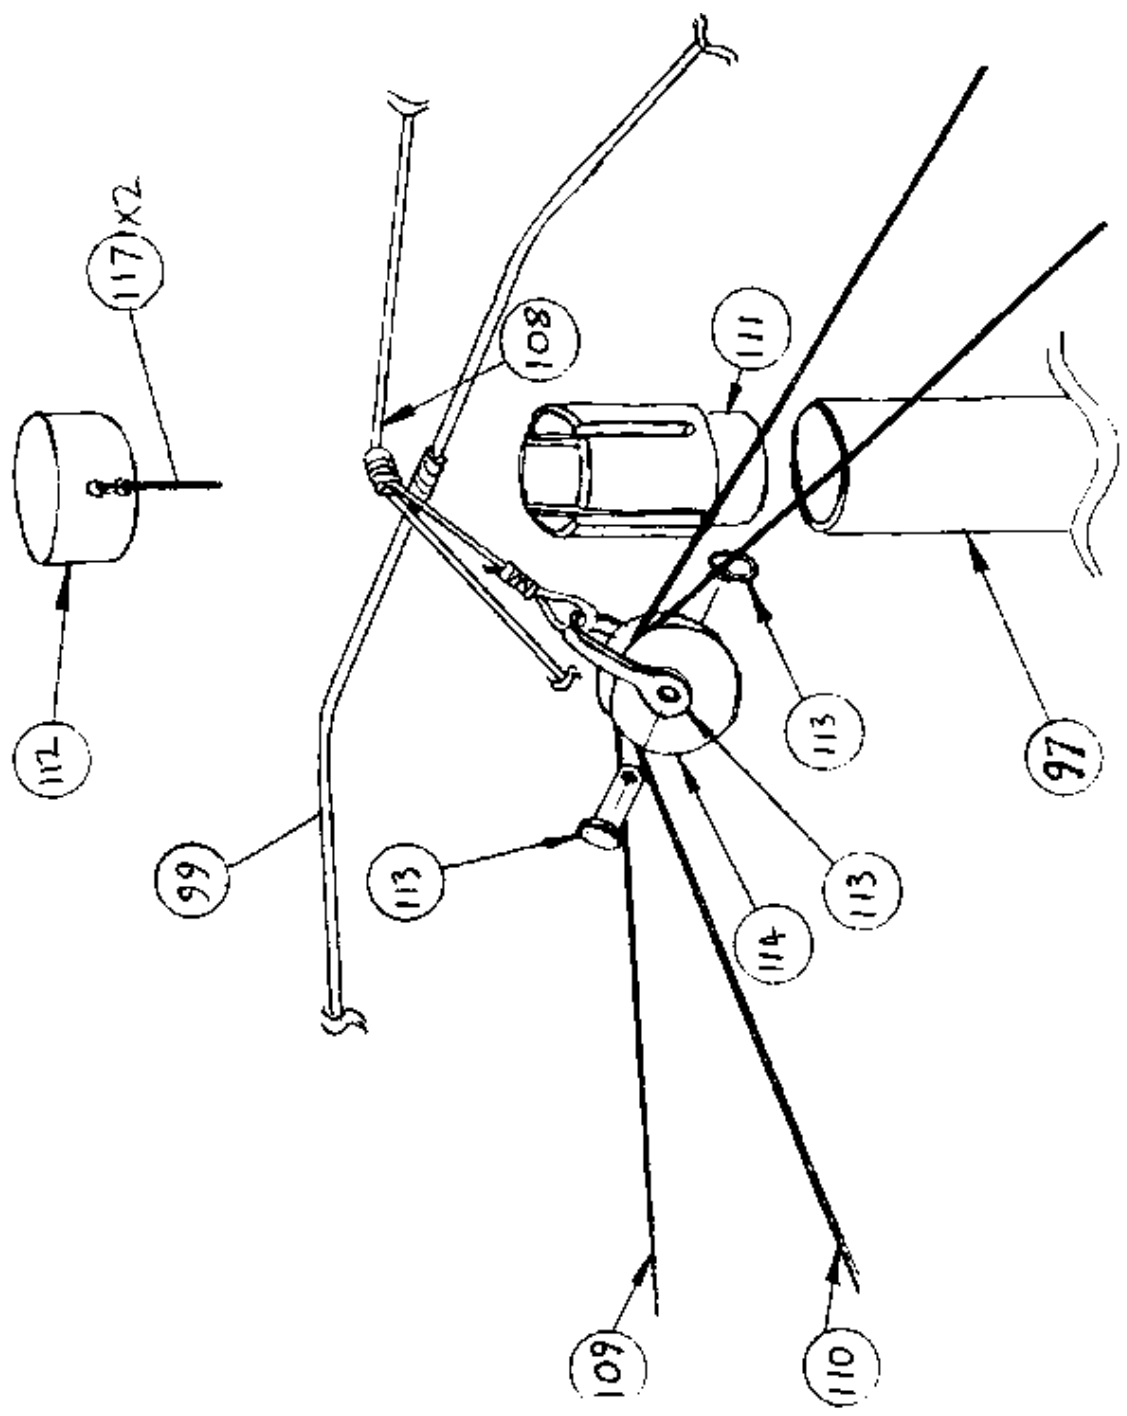

CONTROL FRAME AND KING POST ASSEMBLY

Item	Description	Part No.
90	36mm PUSH PINS	FP-002
91	HOCKEY STICK GRIPS	PNM-009
92	16 SWG STANDARD MALE KNUCKLE	ZKN-106
93	13 SWG STANDARD FEMALE KNUCKLE	ZKN-107
94	13 SWG SLOTTED FEMALE KNUCKLE	ZKN-108
95	CONTROL FRAME SIDE	YXL-51000
96	BASE BAR	YXL-51200
97	KING POST	YXL-41000
98	LOWER RIGGING SIDE CABLE	YXL-61 100
99	UPPER RIGGING SIDE / SIDE	YXL-62100
100	1 3/4 x 5/16 UNF HEX BOLT	FBUS-16
101	2 1/4 x 1/4 UNF HEX HT BOLT	FBU4-22
102	13/14 x 1/4 UNF HEX HT BOLT	FBU4-16
103	5/16 UNF P TYPE NYLOCK NUT	FNU5-NP
104	1/4 UNF P TYPE NYLOCK NUT	FNU4-NP
105	5/8 SAFETY RING	FPSR-001
106	114 MILD STEEL WASHER T4LP	FW4-T4
107	2 114 M8 PLASTIC SMALL SADDLE	IMS-M8-22S
108	UPPER RIGGING FRONT / REAR	YXL-62200
109	OUTER LUFF LINE	YXL-63 100
110	INNER LUFF LINE	YXL-63200
111	KING POST TOP PLUG	ZMA-007
112	1 1/8 BLACK END CAP	PEC9-001
113	STRIP SHACKLE	RS-1
114	PLASTIC SHEAVE	RP-5
115	LOWER REAR CABLE	YXL-61200
116	LOWER FRONT CABLE	YXL-61300
117	1/8 DIA x 1/2 POP RIVET	FR4-16-001

KEEL CENTRE SECTION
ASSEMBLY

REAR RIGGING TO KEEL ASSEMBLY

LEADING EDGE ASSEMBLY

KING POST TOP ASSEMBLY

CONTROL FRAME ASSEMBLY