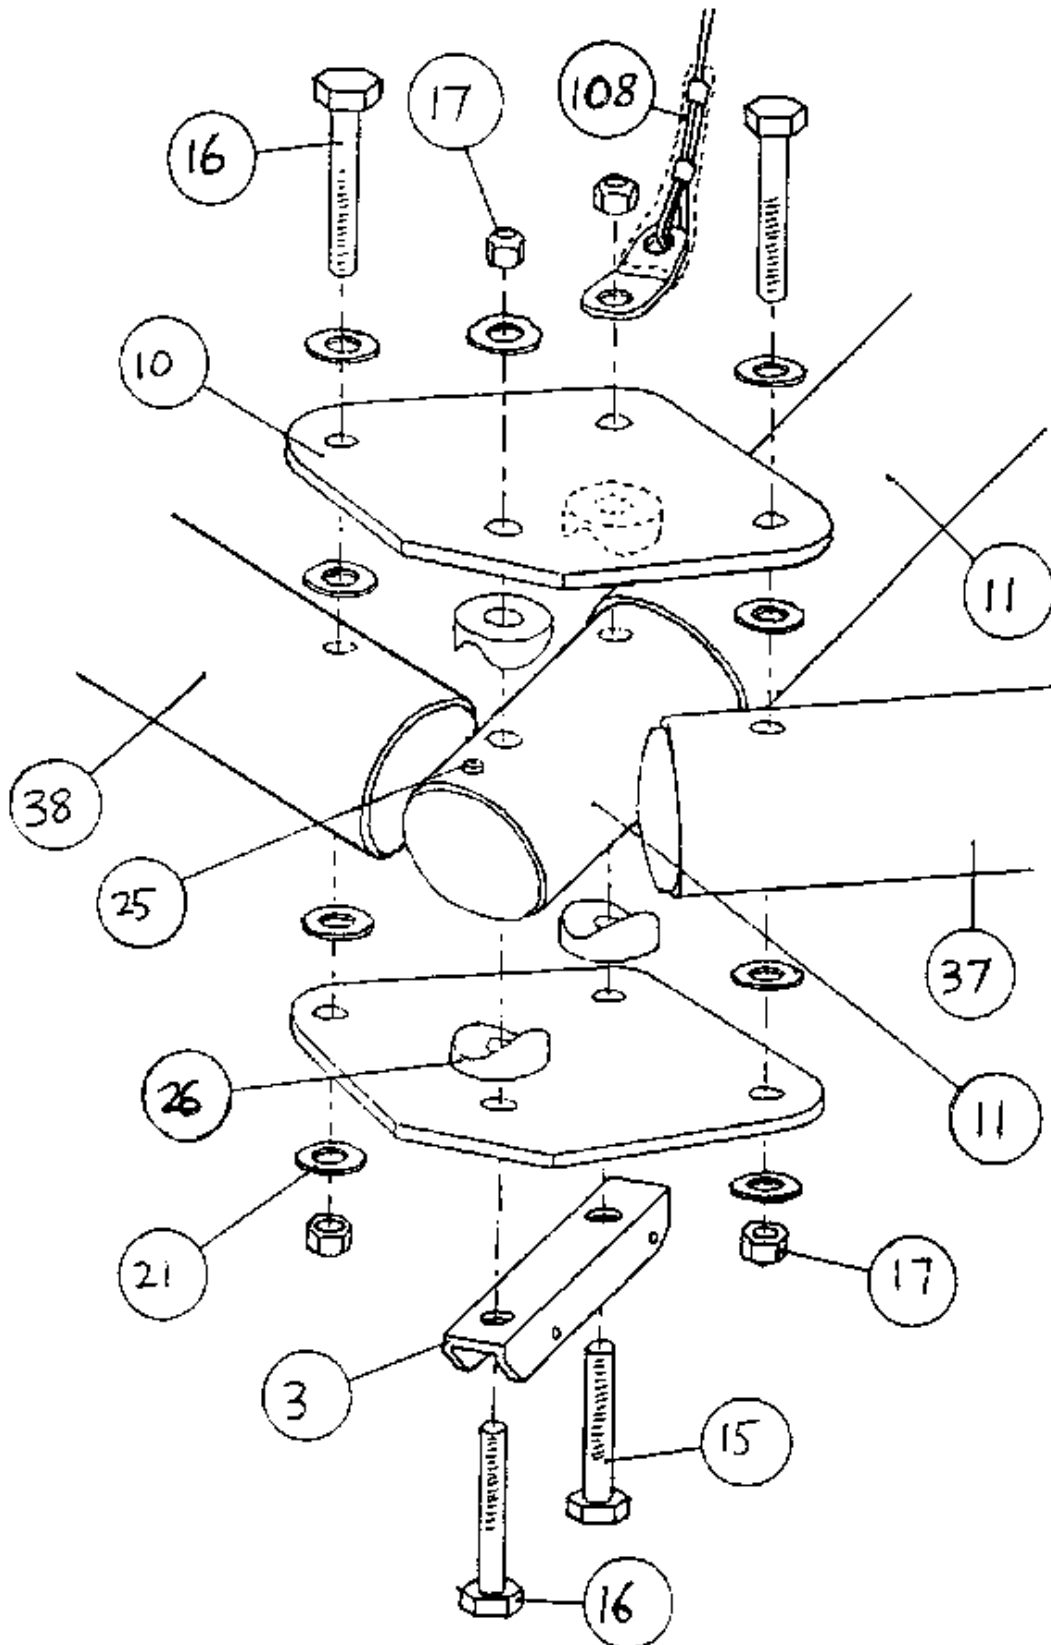

MISCELLANEOUS COMPONENTS (continued)

156	M8 BEL. WASHER	FWM8-BEL
157	10mm SKIFFY - RING ONLY	PMC-SBI0
158	5/16 MILD STEEL WASHER T4LP	M5-T4
159	10mm RAISED SKIFFY - CAP ONLY	IPMC-RSCI0

NOSE PLATE ASSEMBLY