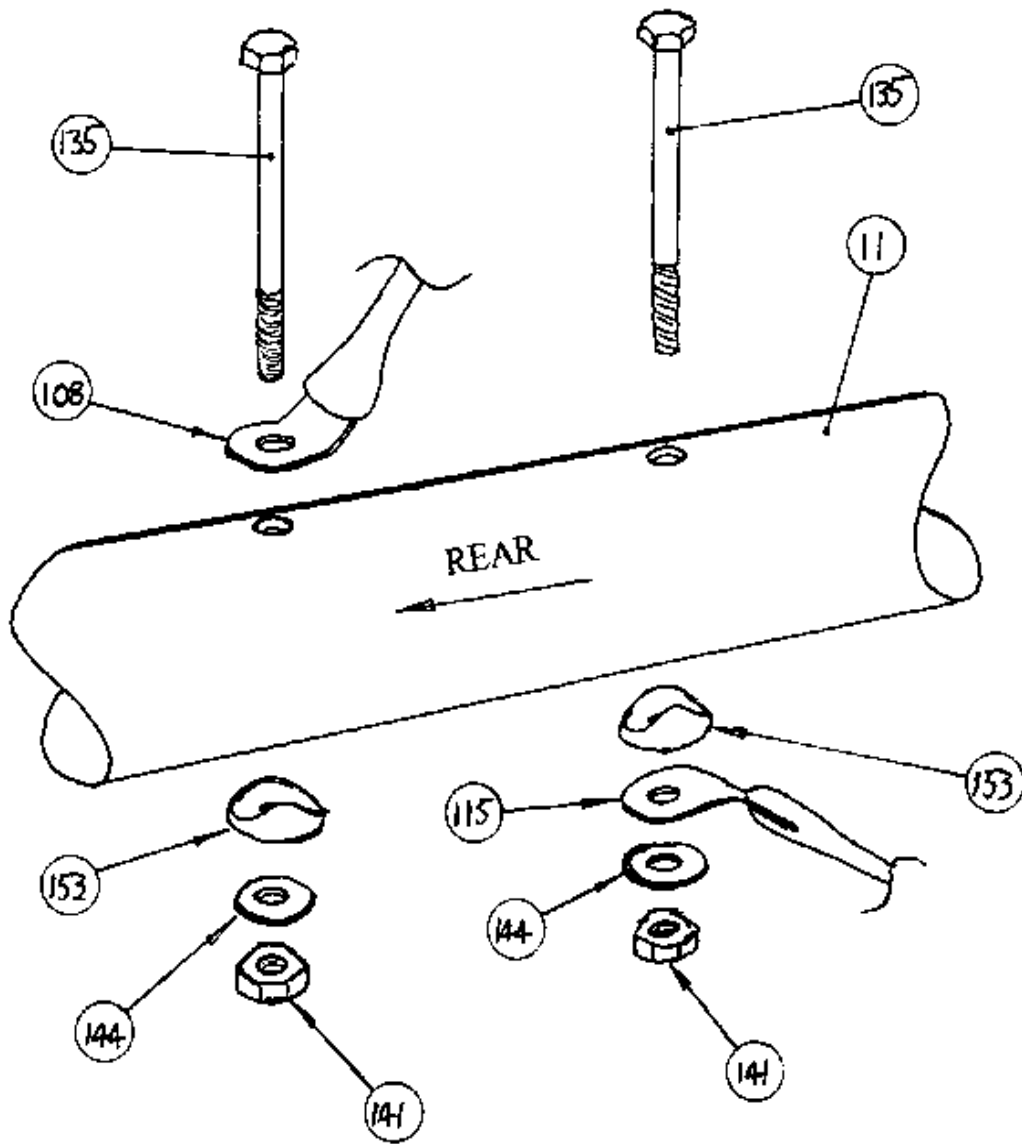

CONTROL FRAME AND KING POST ASSEMBLY

Item	Description	Part No.
90	36mm PUSH PINS	FP-002
91	HOCKEY STICK GRIPS	PNM-009
92	16 SWG STANDARD MALE KNUCKLE	ZKN-106
93	13 SWG STANDARD FEMALE KNUCKLE	ZKN-107
94	13 SWG SLOTTED FEMALE KNUCKLE	ZKN-108
95	CONTROL FRAME SIDE	YXL-51000
96	BASE BAR	YXL-51200
97	KING POST	YXL-41000
98	LOWER RIGGING SIDE CABLE	YXL-61 100
99	UPPER RIGGING SIDE / SIDE	YXL-62100
100	1 3/4 x 5/16 UNF HEX BOLT	FBUS-16
101	2 1/4 x 1/4 UNF HEX HT BOLT	FBU4-22
102	13/14 x 1/4 UNF HEX HT BOLT	FBU4-16
103	5/16 UNF P TYPE NYLOCK NUT	FNU5-NP
104	1/4 UNF P TYPE NYLOCK NUT	FNU4-NP
105	5/8 SAFETY RING	FPSR-001
106	114 MILD STEEL WASHER T4LP	FW4-T4
107	2 114 M8 PLASTIC SMALL SADDLE	IMS-M8-22S
108	UPPER RIGGING FRONT / REAR	YXL-62200
109	OUTER LUFF LINE	YXL-63 100
110	INNER LUFF LINE	YXL-63200
111	KING POST TOP PLUG	ZMA-007
112	1 1/8 BLACK END CAP	PEC9-001
113	STRIP SHACKLE	RS-1
114	PLASTIC SHEAVE	RP-5
115	LOWER REAR CABLE	YXL-61200
116	LOWER FRONT CABLE	YXL-61300
117	1/8 DIA x 1/2 POP RIVET	FR4-16-001

KEEL CENTRE SECTION
ASSEMBLY

REAR RIGGING TO KEEL ASSEMBLY

LEADING EDGE ASSEMBLY

KING POST TOP ASSEMBLY

CONTROL FRAME ASSEMBLY