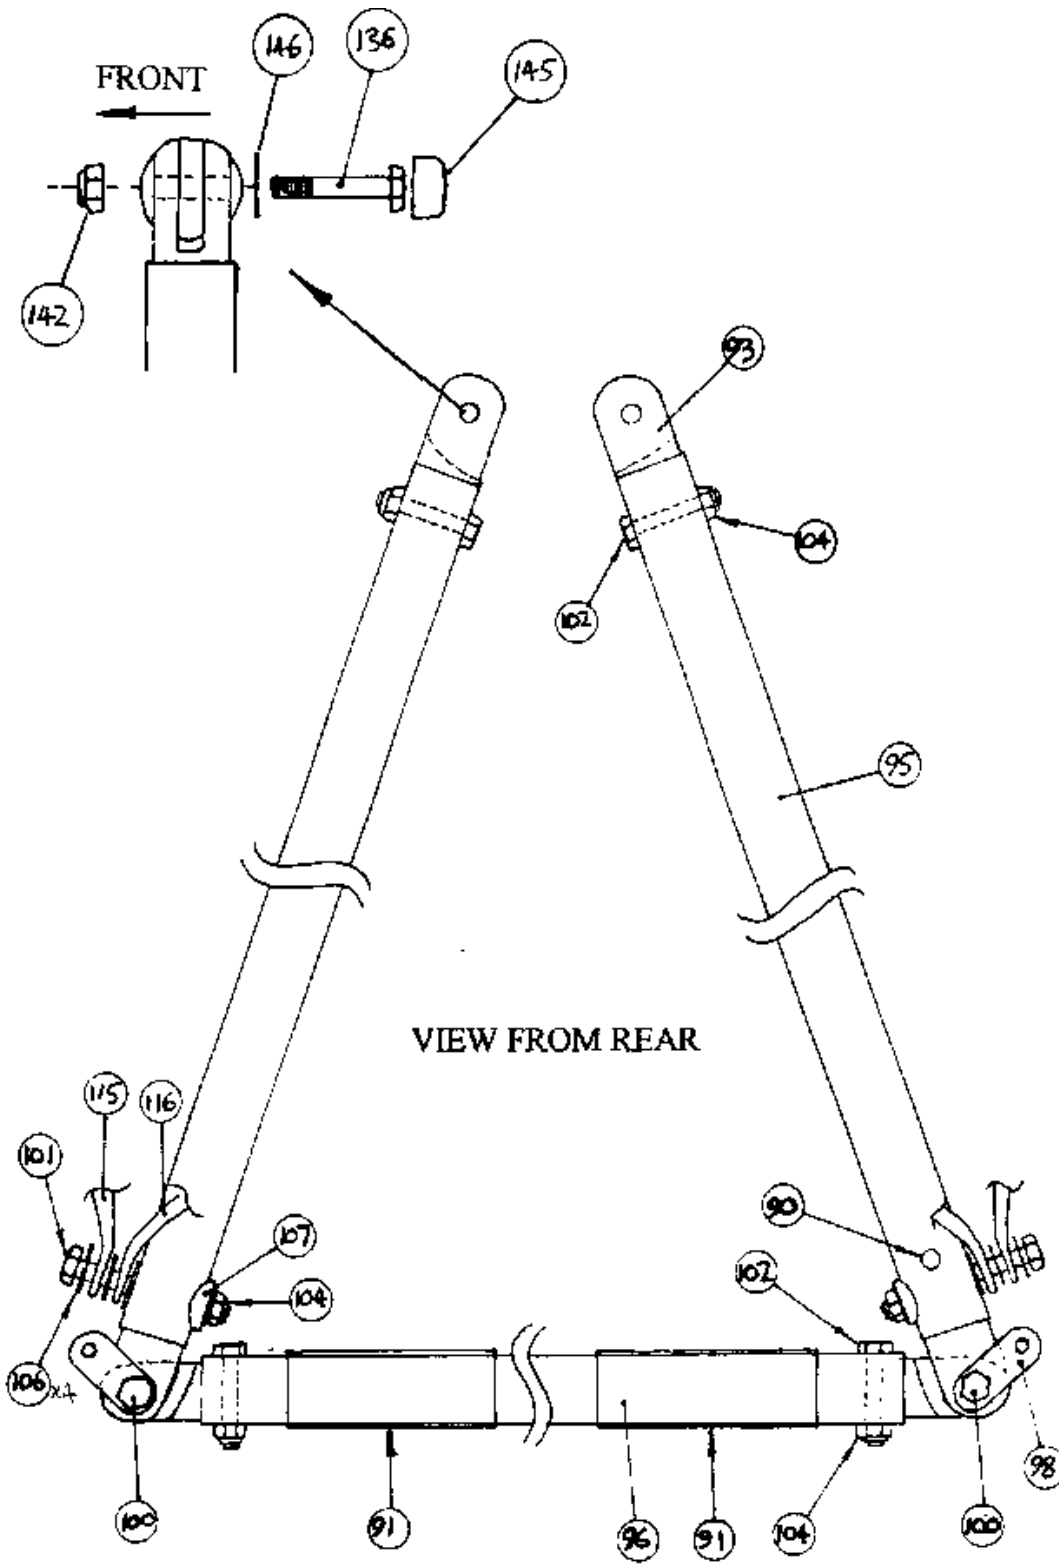

CONTROL FRAME AND KING POST ASSEMBLY

Item	Description	Part No.
90	36mm PUSH PINS	FP-002
91	HOCKEY STICK GRIPS	PNM-009
92	16 SWG STANDARD MALE KNUCKLE	ZKN-106
93	13 SWG STANDARD FEMALE KNUCKLE	ZKN-107
94	13 SWG SLOTTED FEMALE KNUCKLE	ZKN-108
95	CONTROL FRAME SIDE	YXL-51000
96	BASE BAR	YXL-51200
97	KING POST	YXL-41000
98	LOWER RIGGING SIDE CABLE	YXL-61 100
99	UPPER RIGGING SIDE / SIDE	YXL-62100
100	1 3/4 x 5/16 UNF HEX BOLT	FBUS-16
101	2 1/4 x 1/4 UNF HEX HT BOLT	FBU4-22
102	13/14 x 1/4 UNF HEX HT BOLT	FBU4-16
103	5/16 UNF P TYPE NYLOCK NUT	FNU5-NP
104	1/4 UNF P TYPE NYLOCK NUT	FNU4-NP
105	5/8 SAFETY RING	FPSR-001
106	114 MILD STEEL WASHER T4LP	FW4-T4
107	2 114 M8 PLASTIC SMALL SADDLE	IMS-M8-22S
108	UPPER RIGGING FRONT / REAR	YXL-62200
109	OUTER LUFF LINE	YXL-63 100
110	INNER LUFF LINE	YXL-63200
111	KING POST TOP PLUG	ZMA-007
112	1 1/8 BLACK END CAP	PEC9-001
113	STRIP SHACKLE	RS-1
114	PLASTIC SHEAVE	RP-5
115	LOWER REAR CABLE	YXL-61200
116	LOWER FRONT CABLE	YXL-61300
117	1/8 DIA x 1/2 POP RIVET	FR4-16-001

KEEL CENTRE SECTION
ASSEMBLY

REAR RIGGING TO KEEL ASSEMBLY

LEADING EDGE ASSEMBLY

KING POST TOP ASSEMBLY

CONTROL FRAME ASSEMBLY