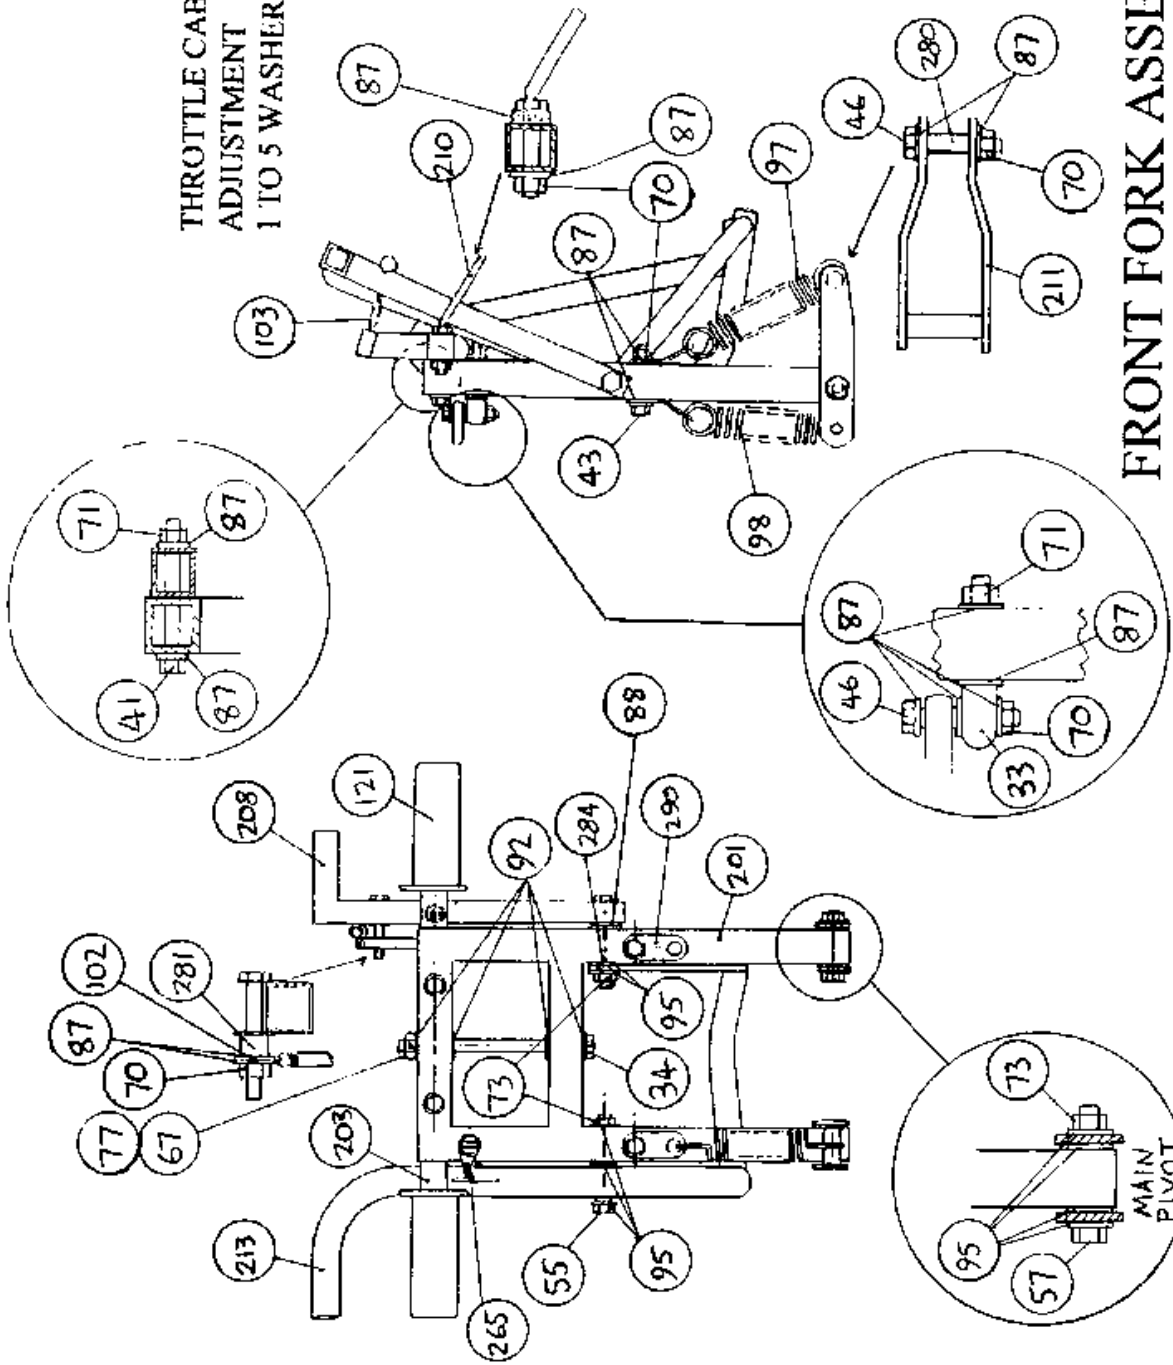

THROTTLE CABLE
ADJUSTMENT
1 TO 5 WASHERS

FRONT FORK ASSEMBLY
(WITH RUN UP BRAKE FITTED)