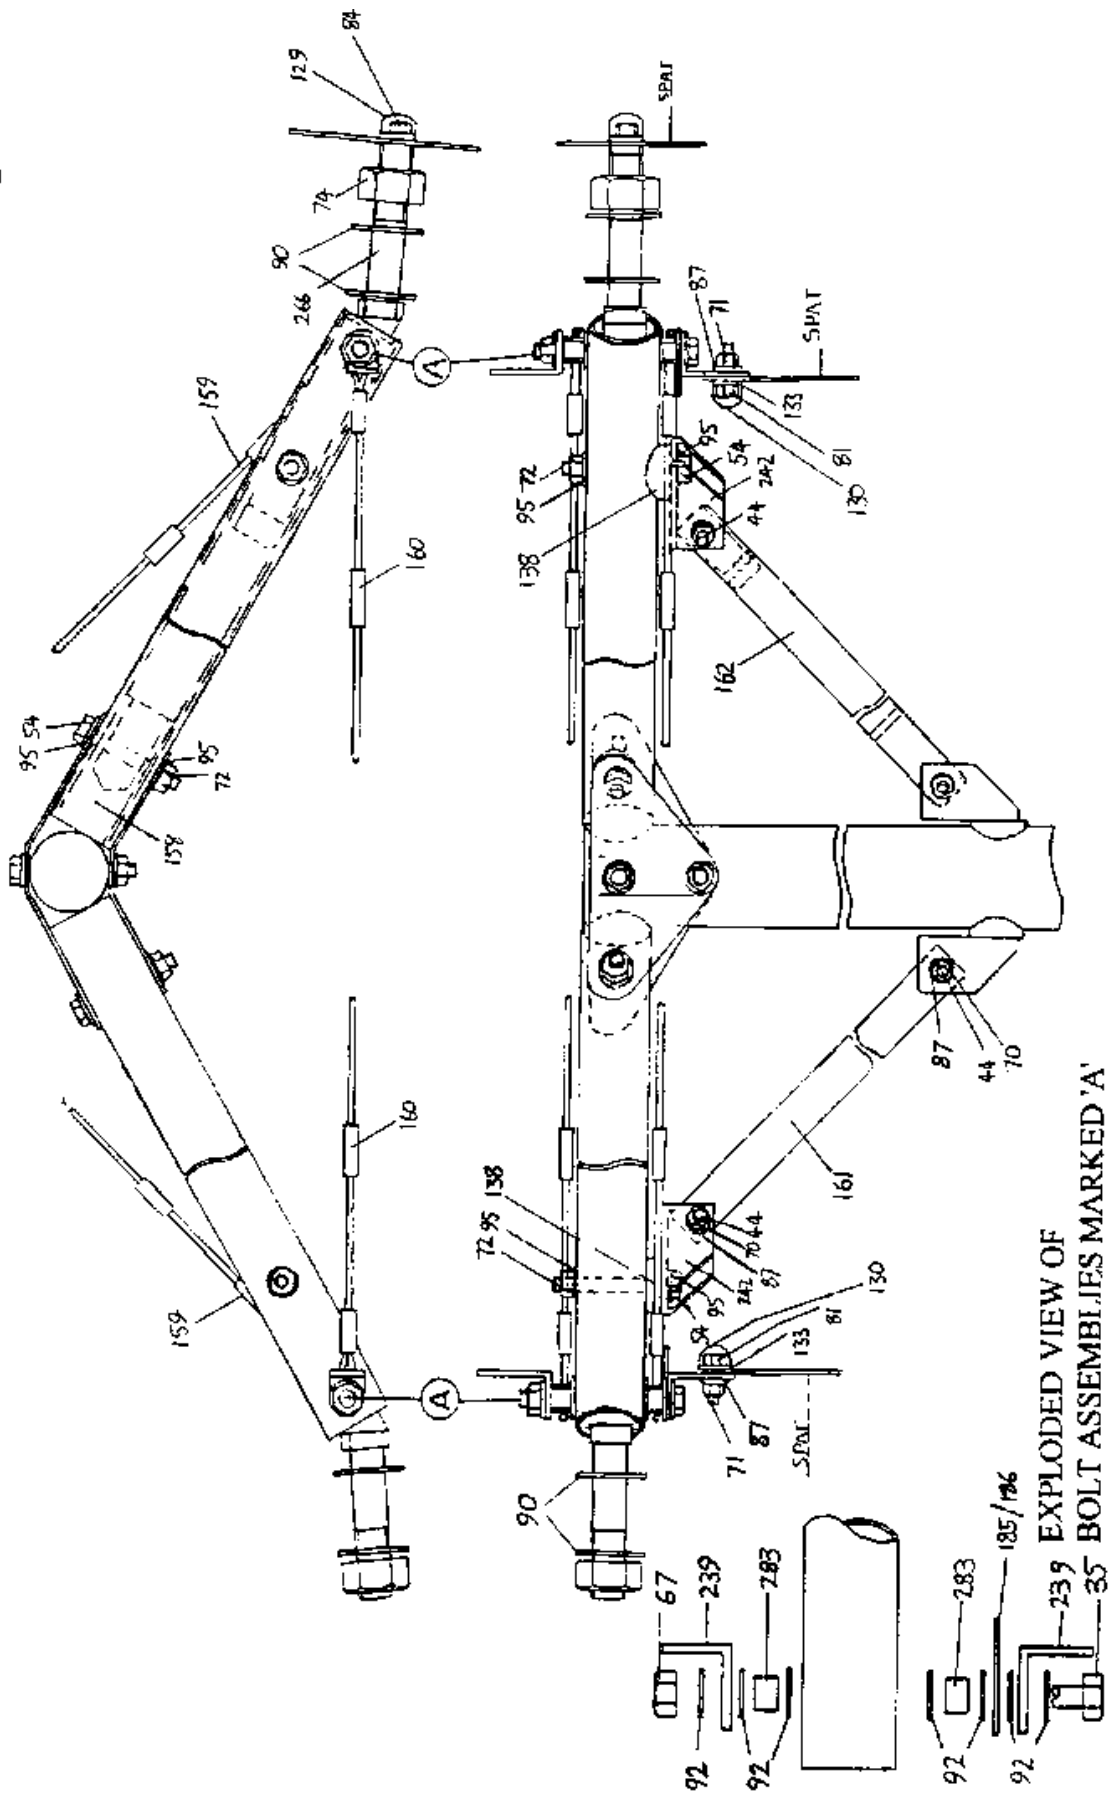

REAR UNDERCARRIAGE ASSEMBLY