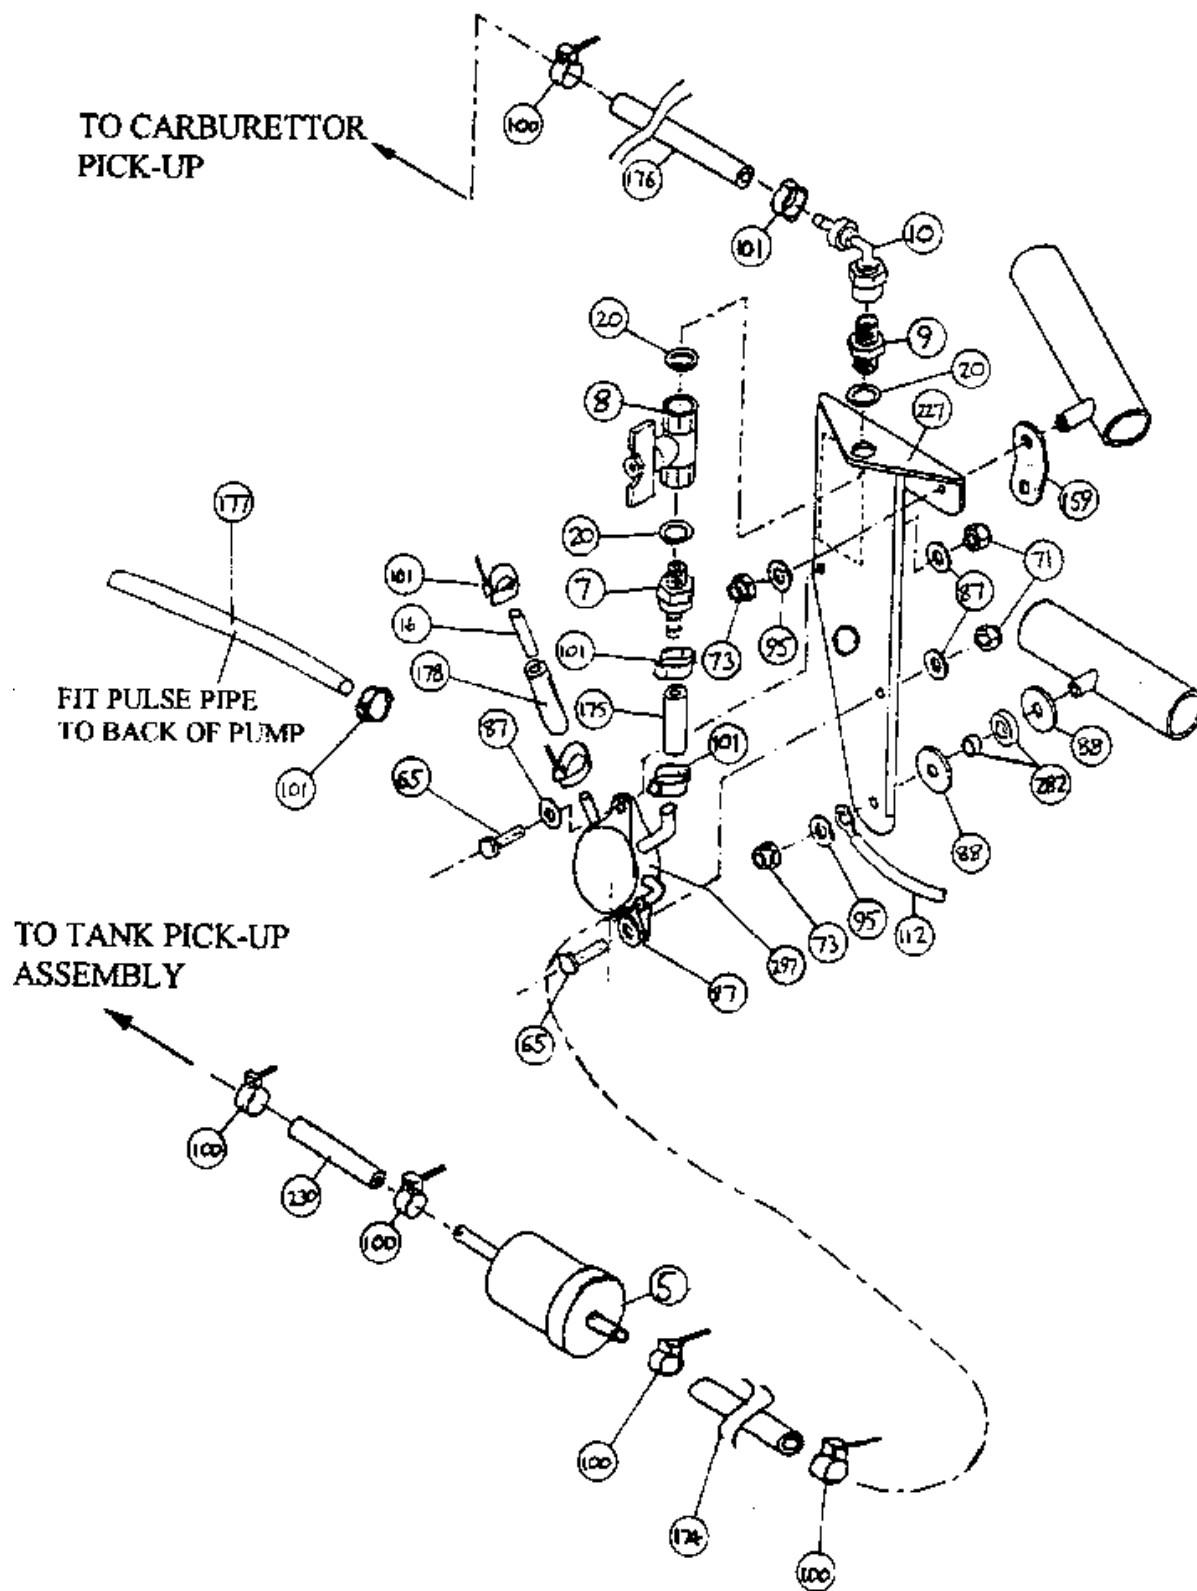

FUEL SYSTEM ASSEMBLY

LIQUID COOLED