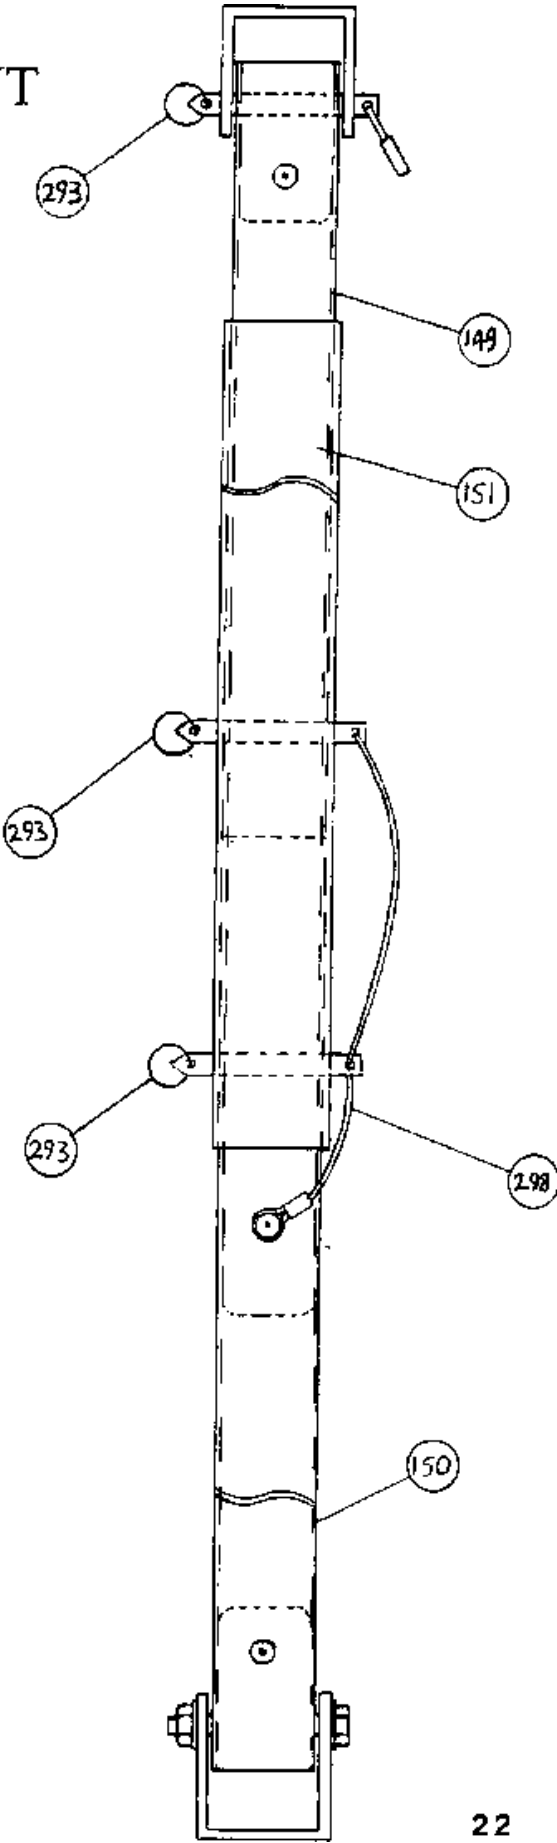

FRONT STRUT
ASSEMBLY