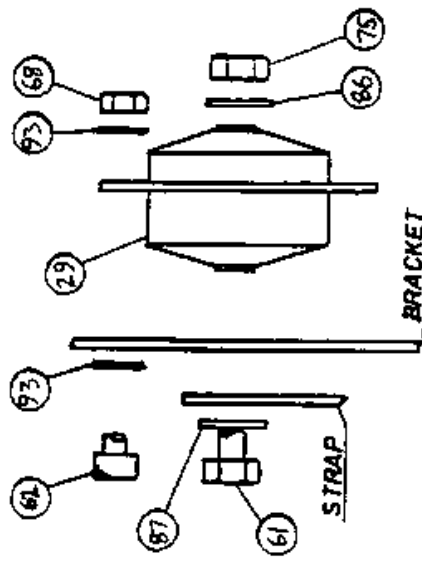

EXHAUST

MOUNTING OF LORD MOUNTINGS
& EXHAUST STRAPS TO BRACKETS