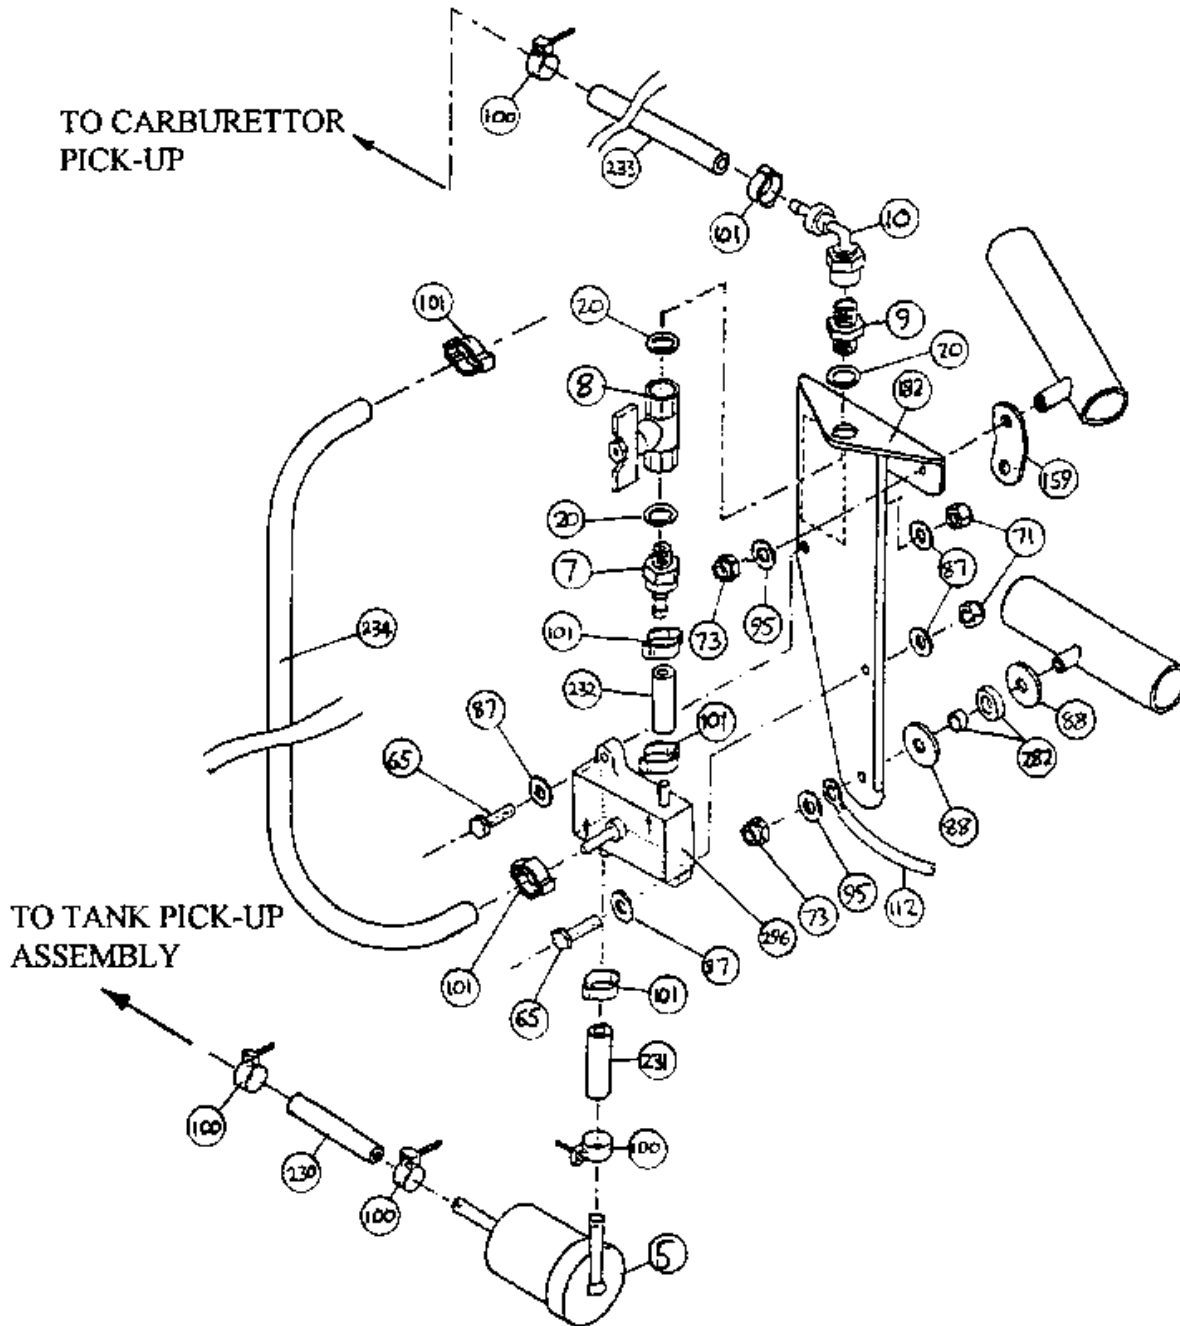

FUEL SYSTEM ASSEMBLY

AIR COOLED/ SQUARE PUMP