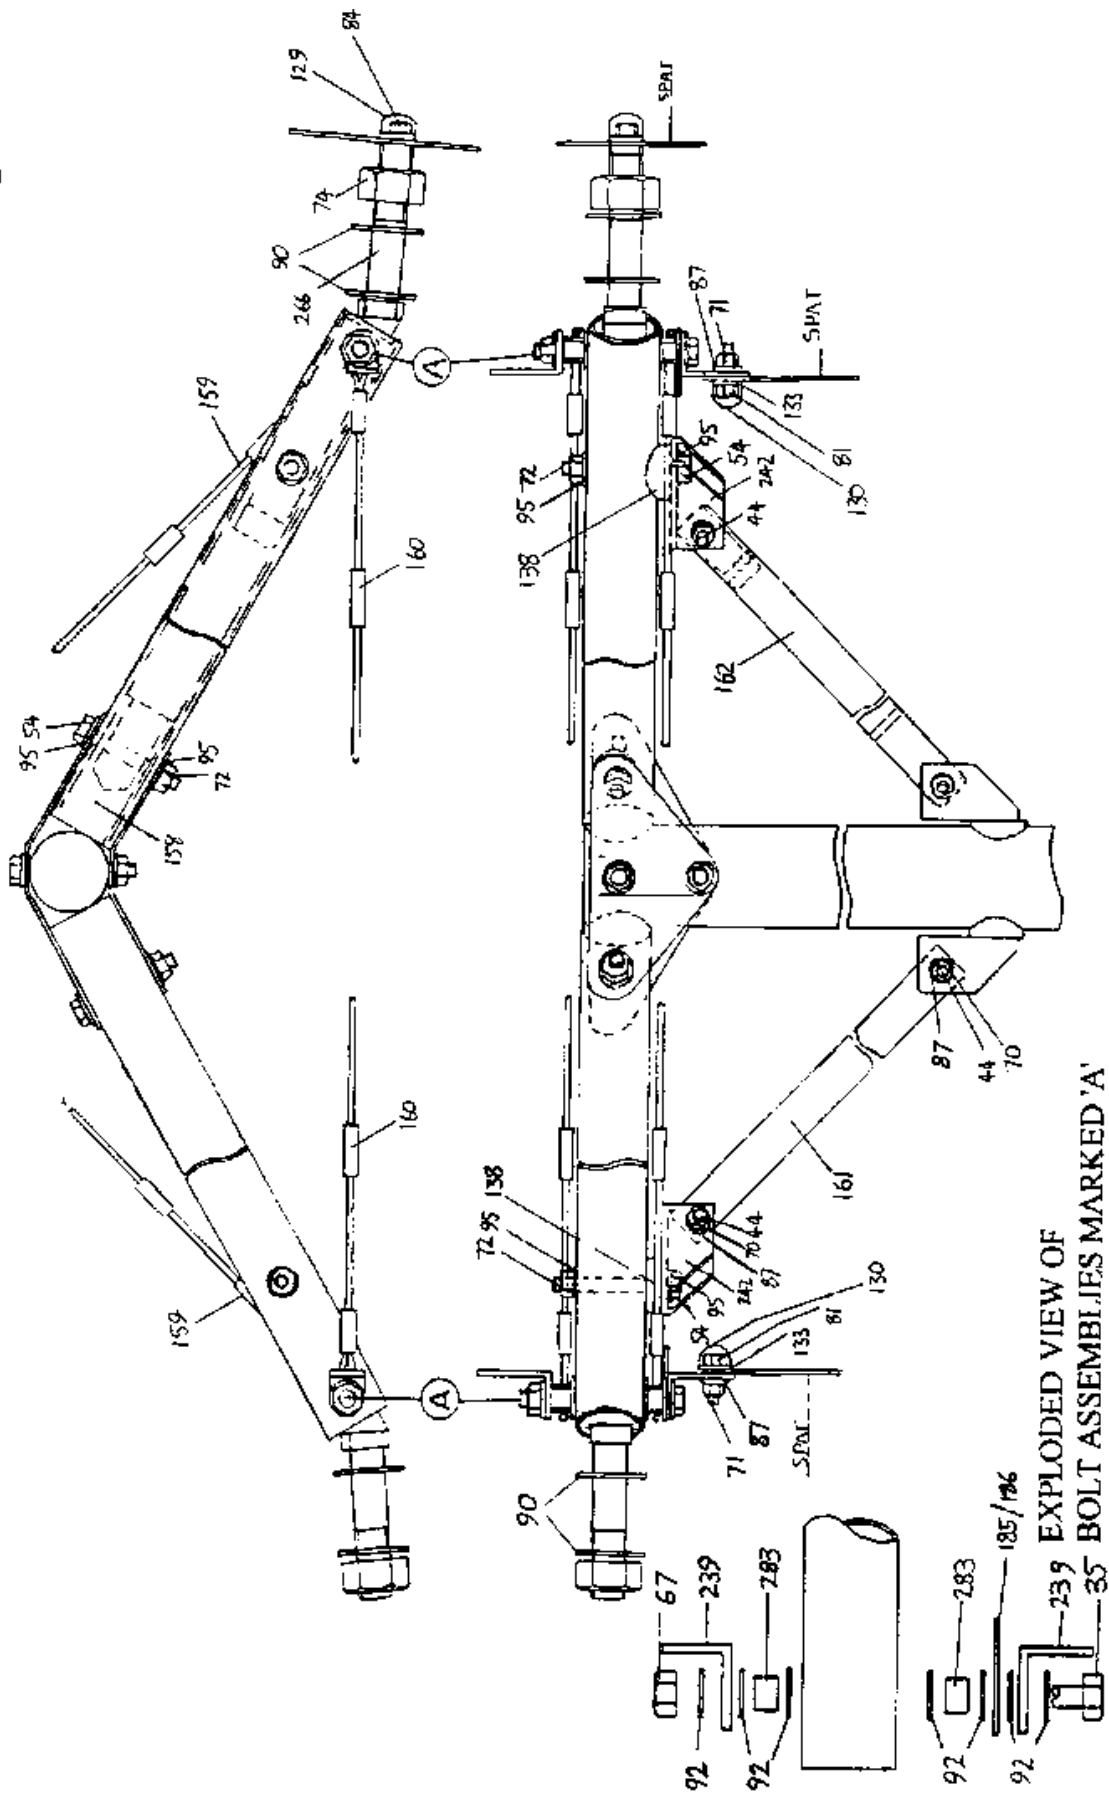

REAR UNDERCARRIAGE ASSEMBLY

EXPLODED VIEW OF
BOLT ASSEMBLIES MARKED 'A'