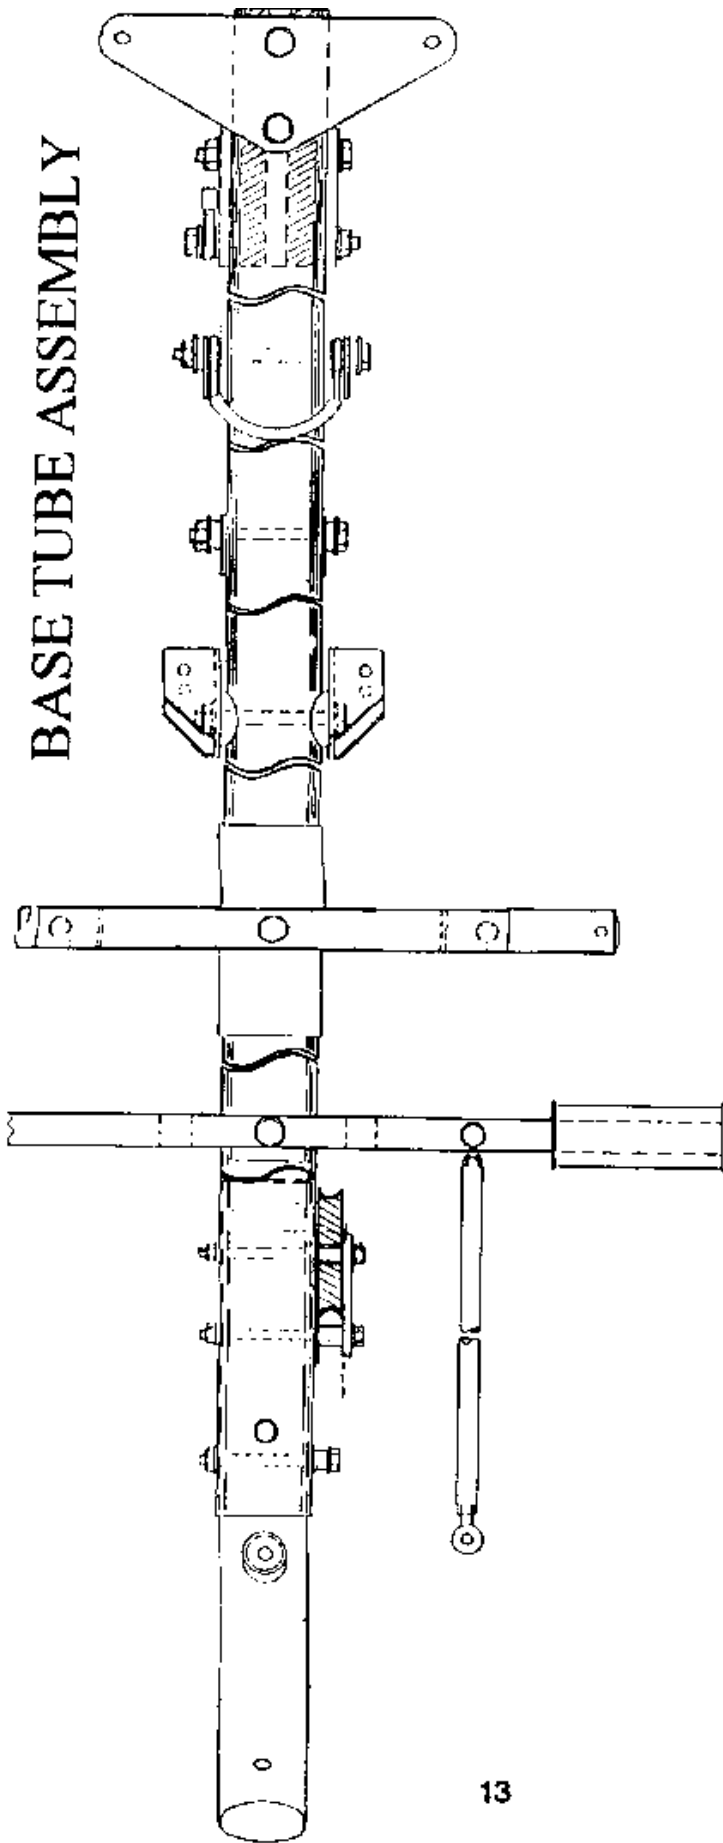

Item	Description	Part Number
294	SEAT HINGE SPACER TUBE	ZSP-030
295	NYLITE WHEEL HALVES	WW-001
296	MIKUNI FUEL PUW	ES-994482
297	462 FUEL PUMP (USA SPEC)	ES-994485
298	LOWER KEEP PIN ASSEMBLY	TRA-12300
299	AFTER MUFFLER	ES-878374
300	CLAMP 1.5/8-41	ES-985165
301	ELBOW	ES-878405
302	447 EXHAUST MUFFLER ASSEMBLY	ES-973198
303	AFT MUFFLER CLAW	ES-853530
304	EXHAUST SPRING 66 (462/447)	ES-938795
305	EXHAUST MANIFOLD (462)	ES-879144
306	EXHAUST MANIFOLD (477)	ES-879454
308	447 EXHAUST GASKETS	ES-850113
309	462 EXHAUST GASKETS	ES-831841
310	LOCK WASHER	ES-945752
311	462 EXHAUST ALLEN BOLTS	ES-240081
312	447 EXHAUST ALLEN BOLTS	ES-240991

BASE TUBE ASSEMBLY