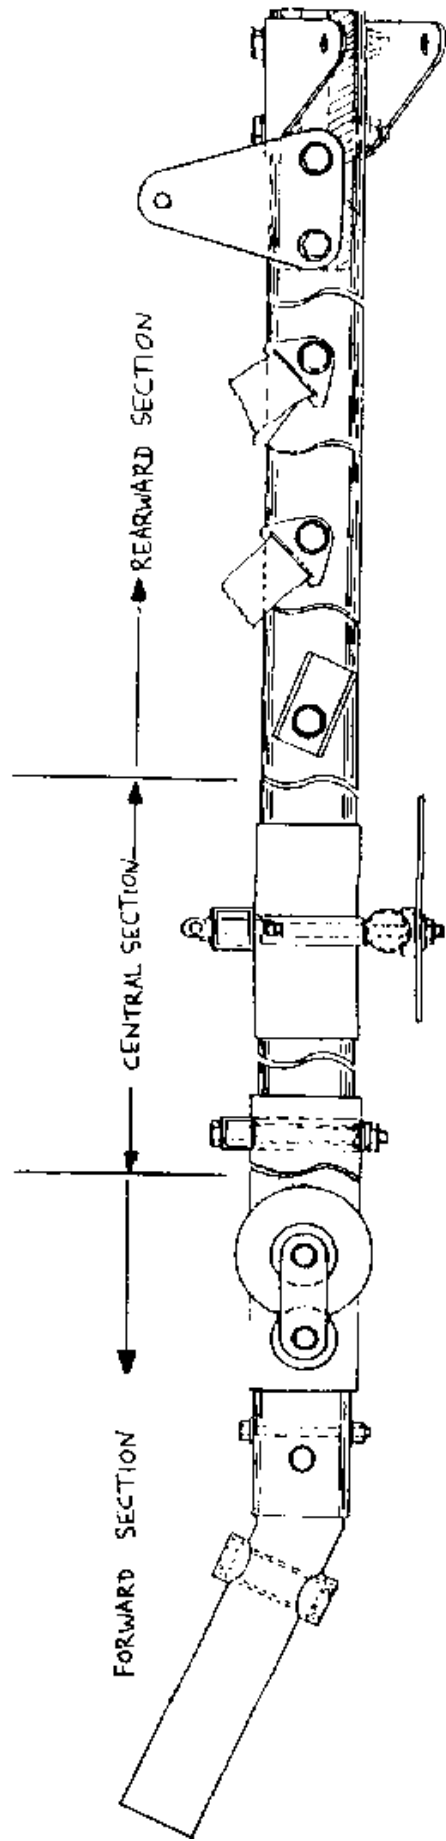

Item	Description	Part Number
294	SEAT HINGE SPACER TUBE	ZSP-030
295	NYLITE WHEEL HALVES	WW-001
296	MIKUNI FUEL PUW	ES-994482
297	462 FUEL PUMP (USA SPEC)	ES-994485
298	LOWER KEEP PIN ASSEMBLY	TRA-12300
299	AFTER MUFFLER	ES-878374
300	CLAMP 1.5/8-41	ES-985165
301	ELBOW	ES-878405
302	447 EXHAUST MUFFLER ASSEMBLY	ES-973198
303	AFT MUFFLER CLAW	ES-853530
304	EXHAUST SPRING 66 (462/447)	ES-938795
305	EXHAUST MANIFOLD (462)	ES-879144
306	EXHAUST MANIFOLD (477)	ES-879454
308	447 EXHAUST GASKETS	ES-850113
309	462 EXHAUST GASKETS	ES-831841
310	LOCK WASHER	ES-945752
311	462 EXHAUST ALLEN BOLTS	ES-240081
312	447 EXHAUST ALLEN BOLTS	ES-240991

BASE TUBE ASSEMBLY