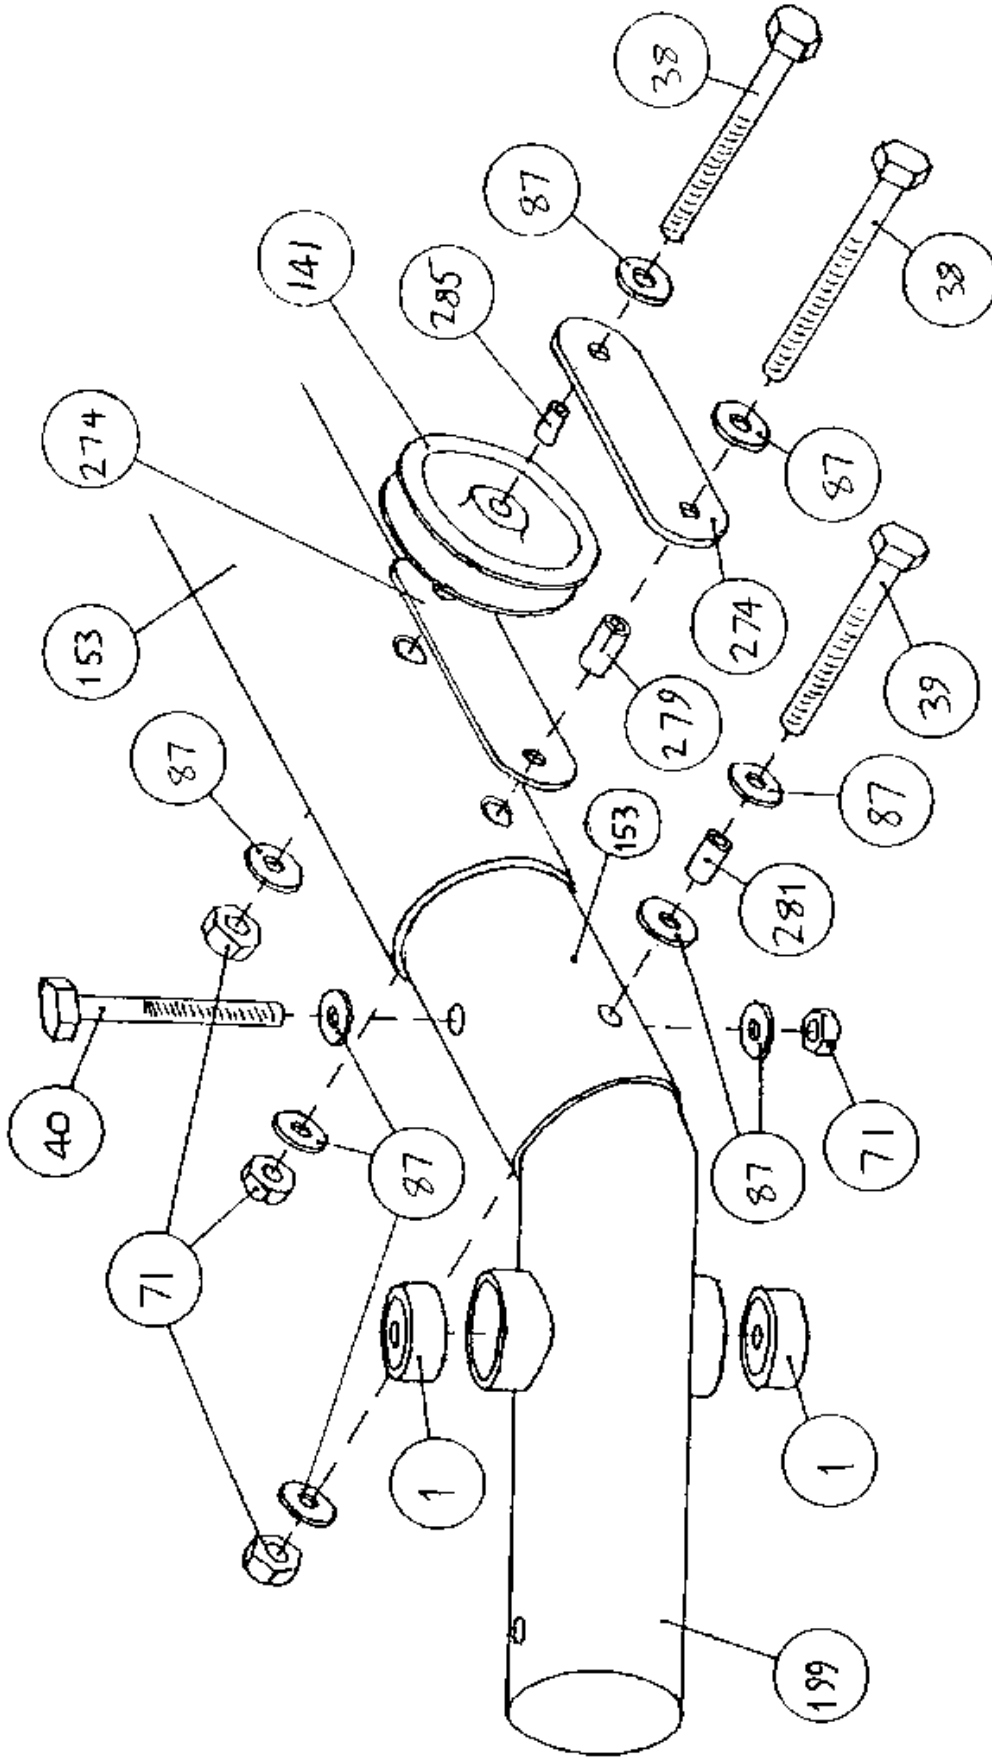

BASE TUBE ASSEMBLY

FORWARD SECTION