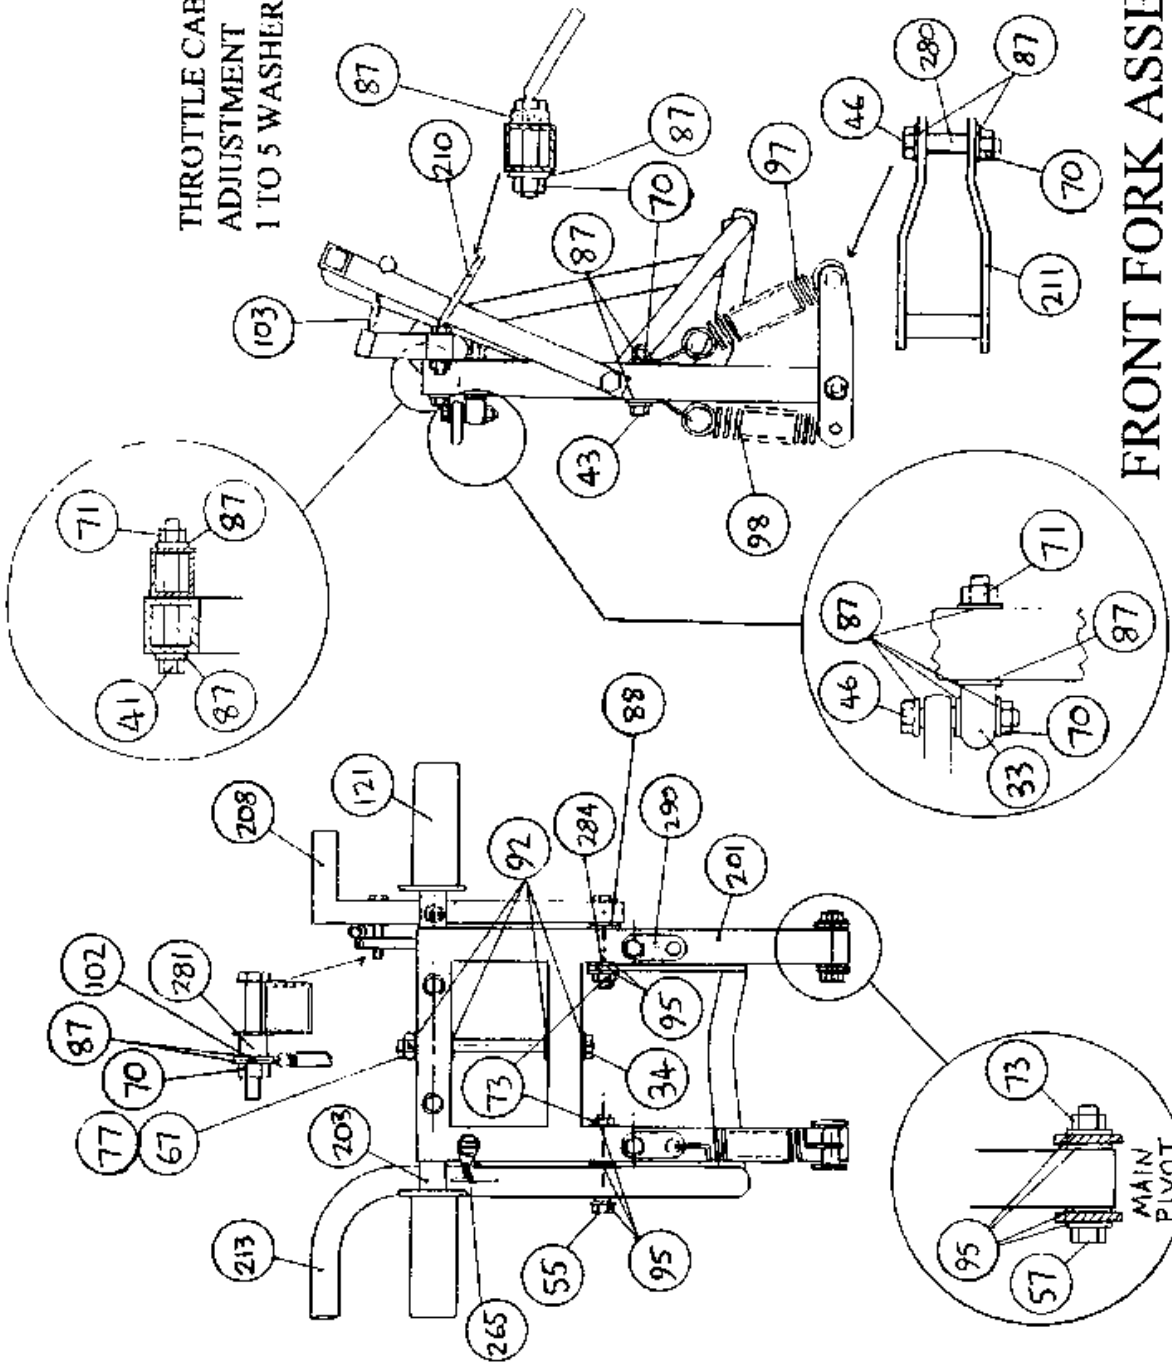

THROTTLE CABLE
ADJUSTMENT
1 TO 5 WASHERS

FRONT FORK ASSEMBLY

(WITH RUN UP BRAKE FITTED)