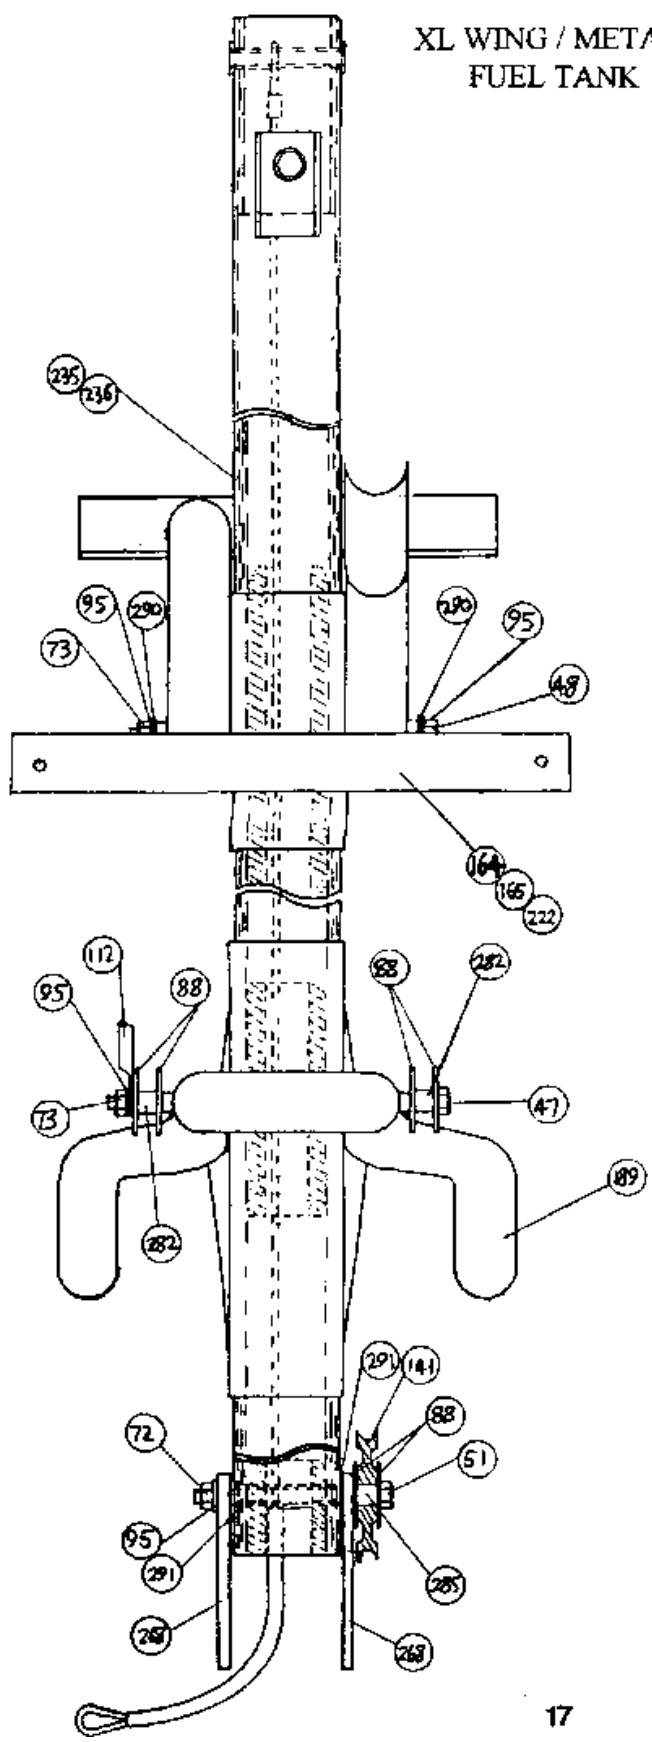

XL WING / METAL
FUEL TANK