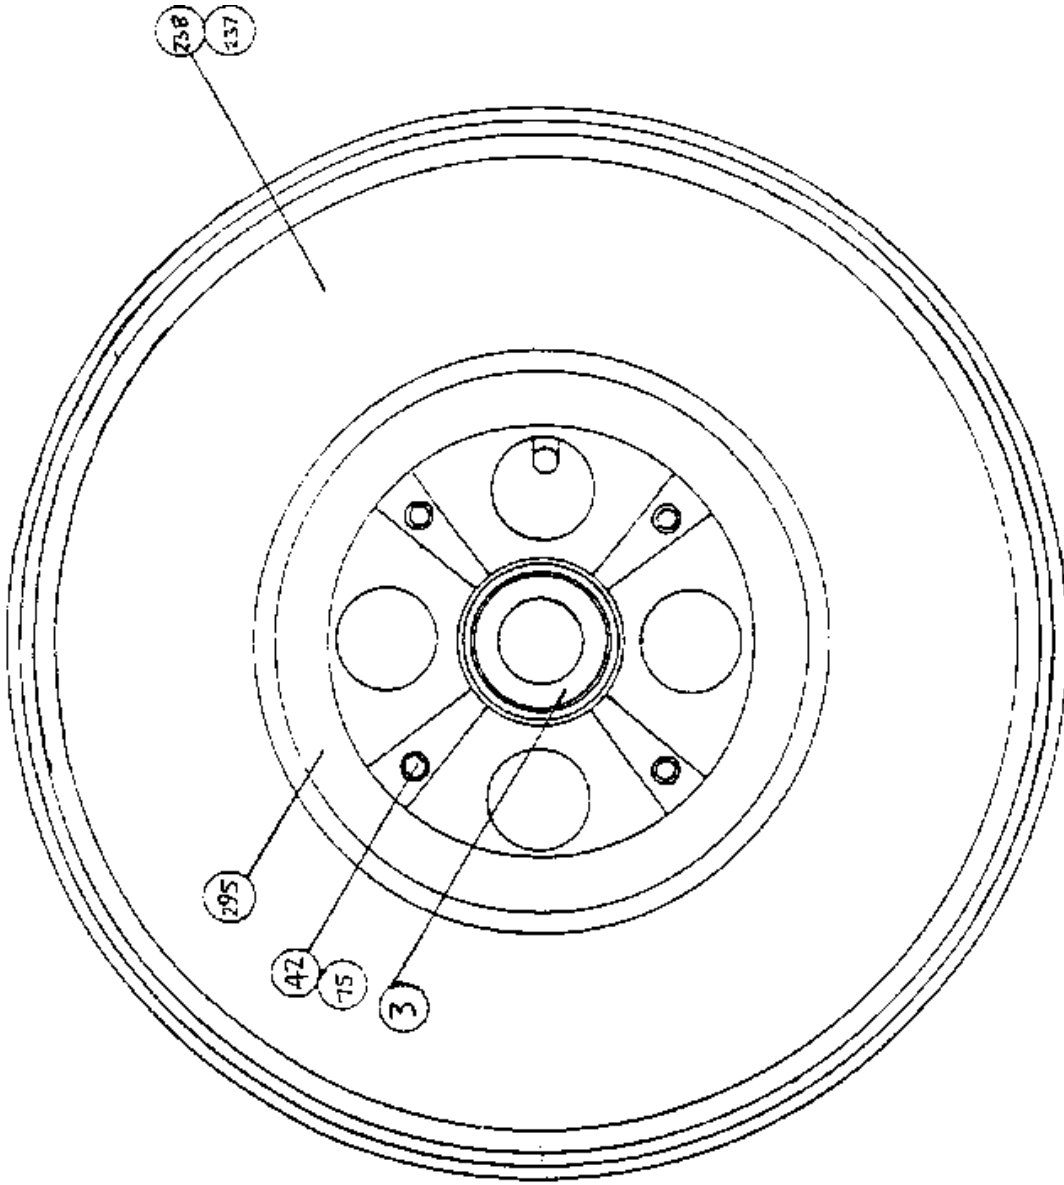

WHEEL ASSEMBLY