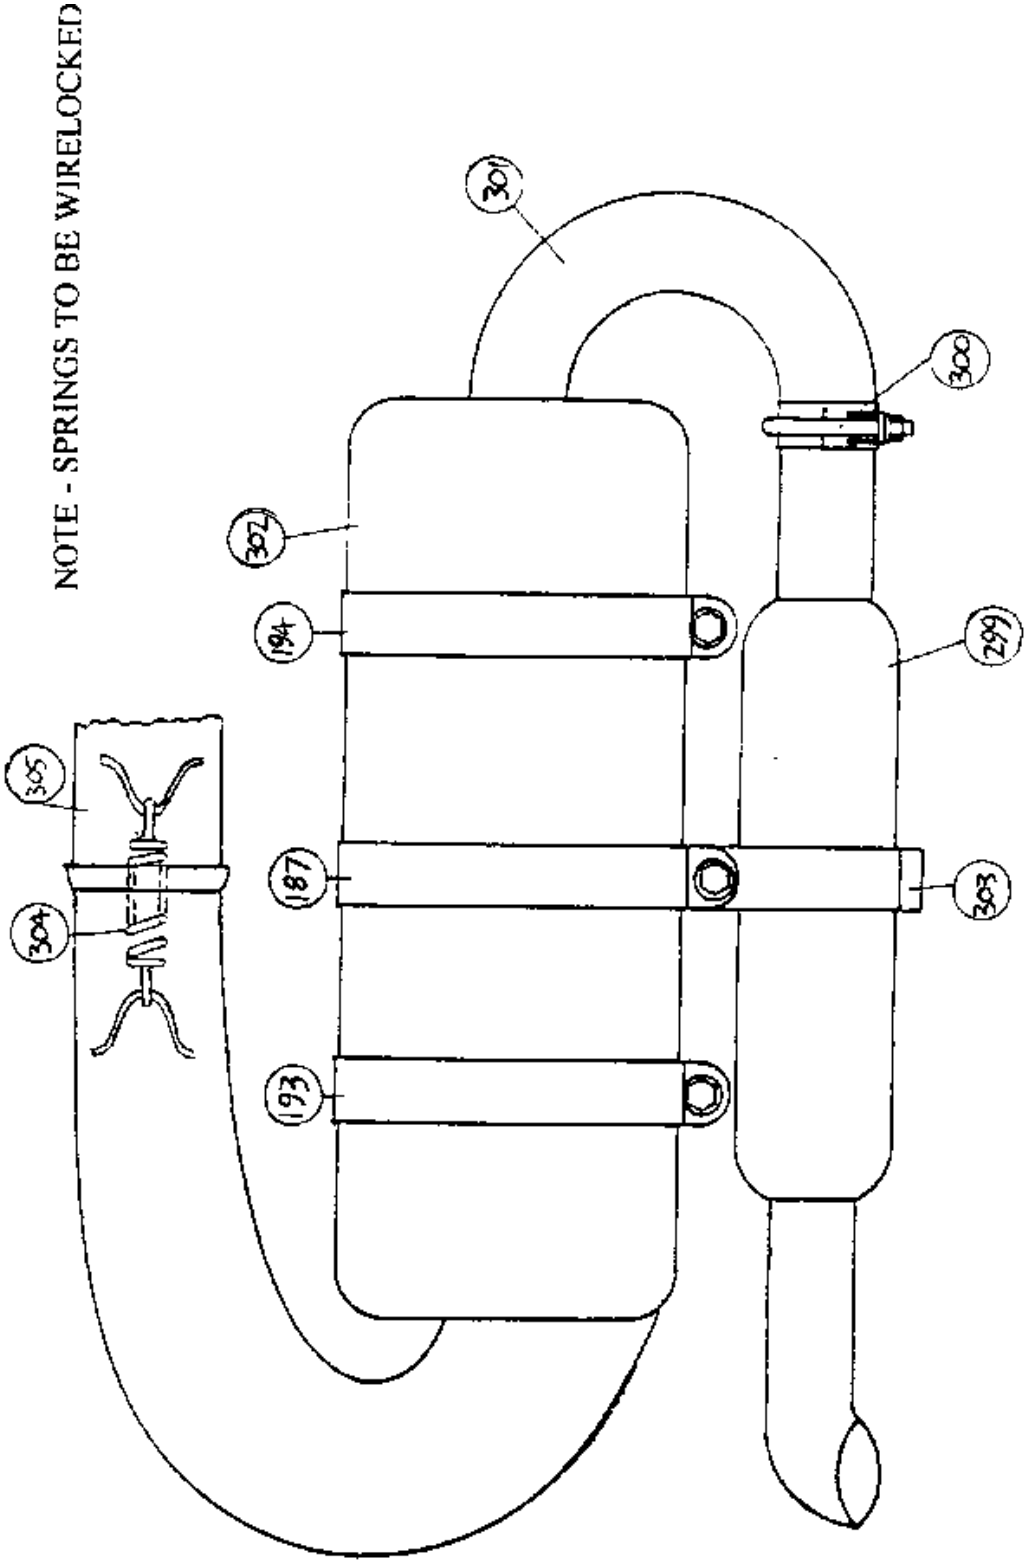

**EXHAUST
LIQUID COOLED**