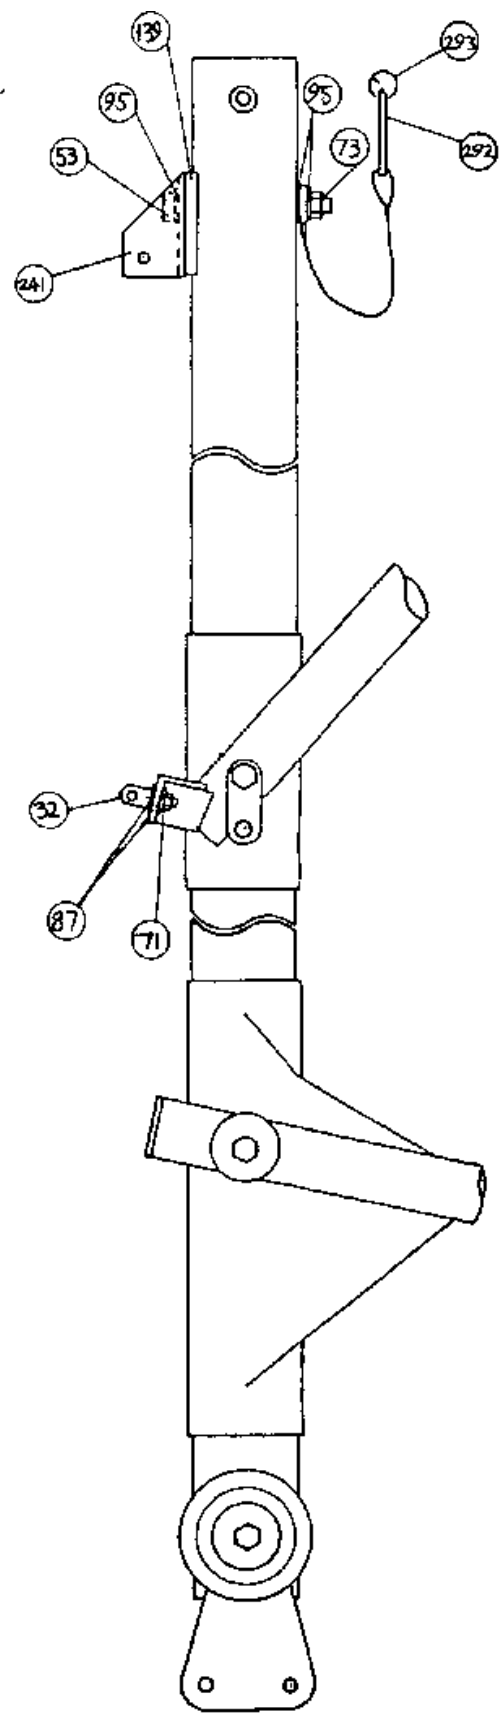

XL WING / METAL
FUEL TANK