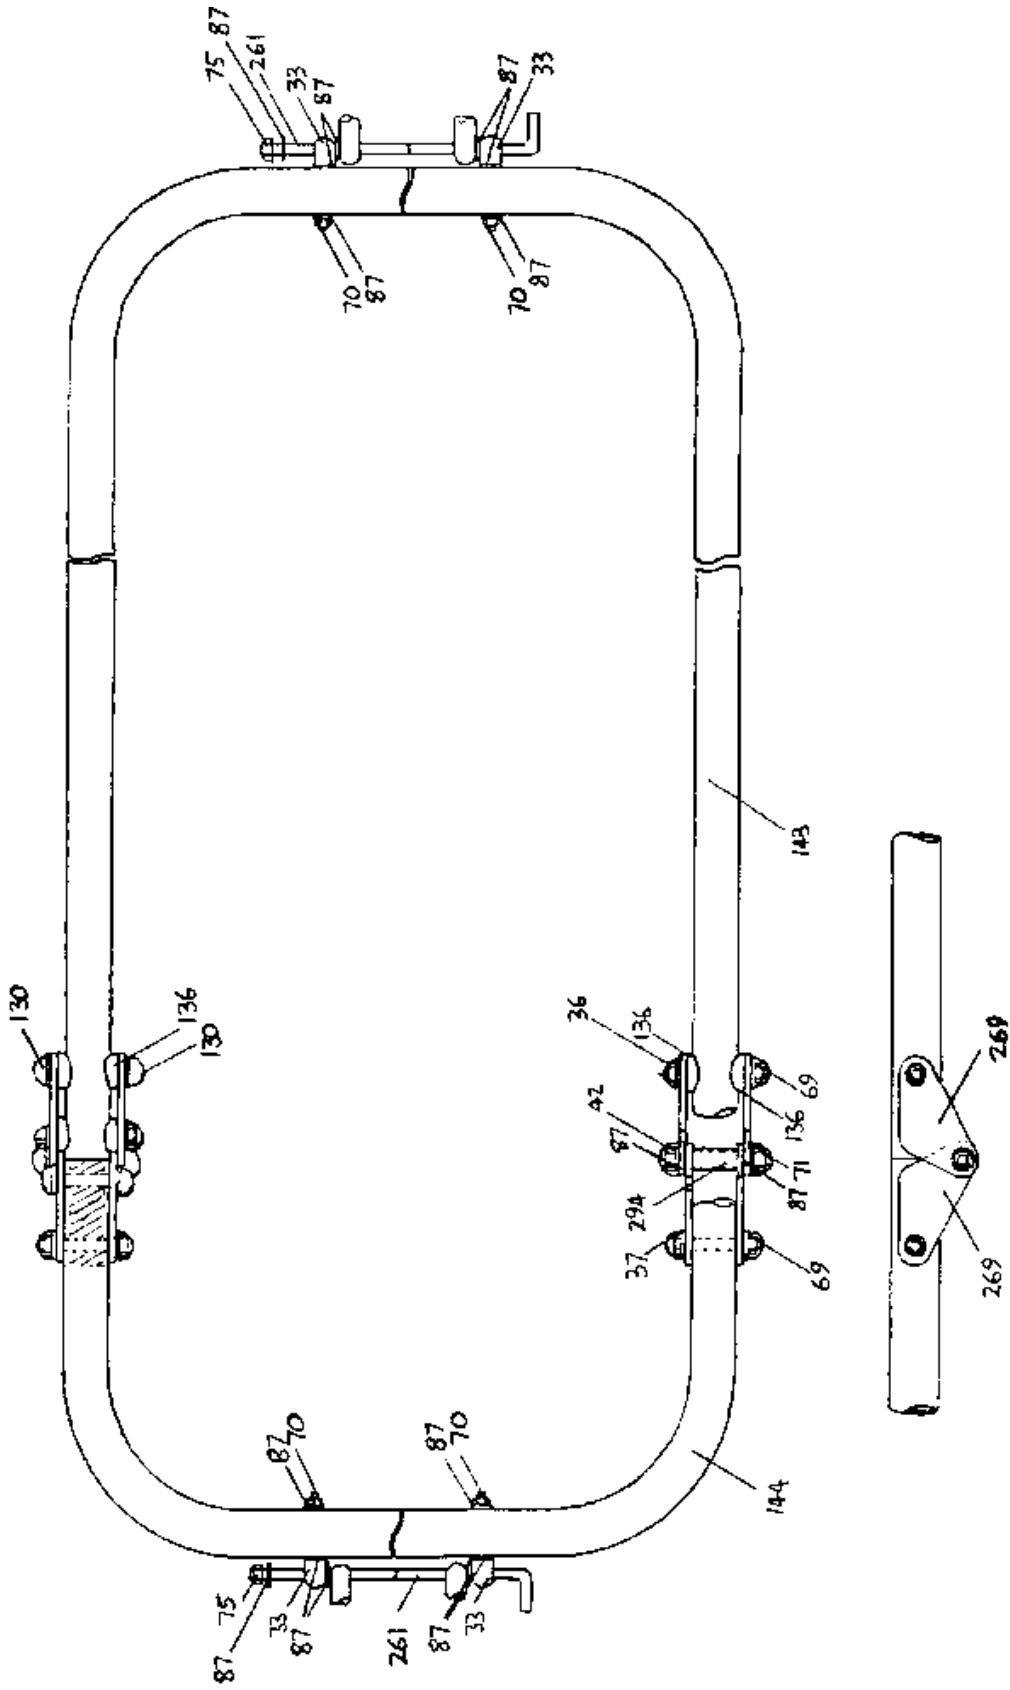

SEAT FRAME ASSEMBLY