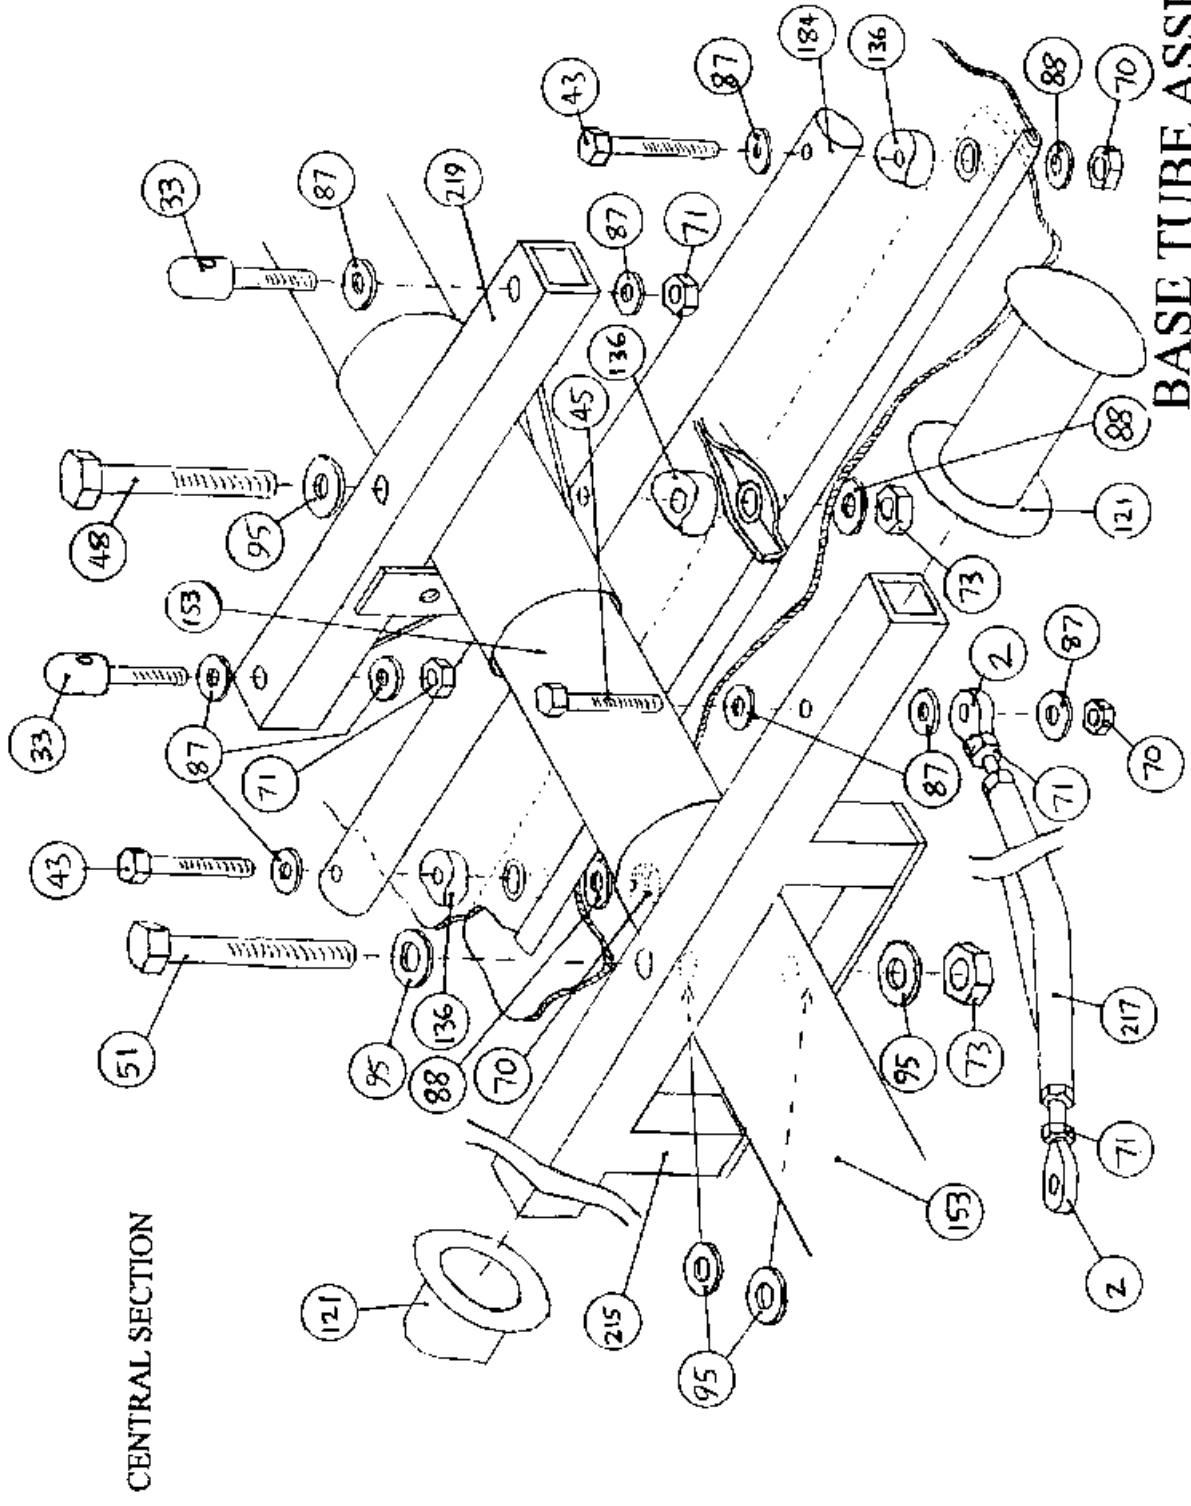

BASE TUBE ASSEMBLY