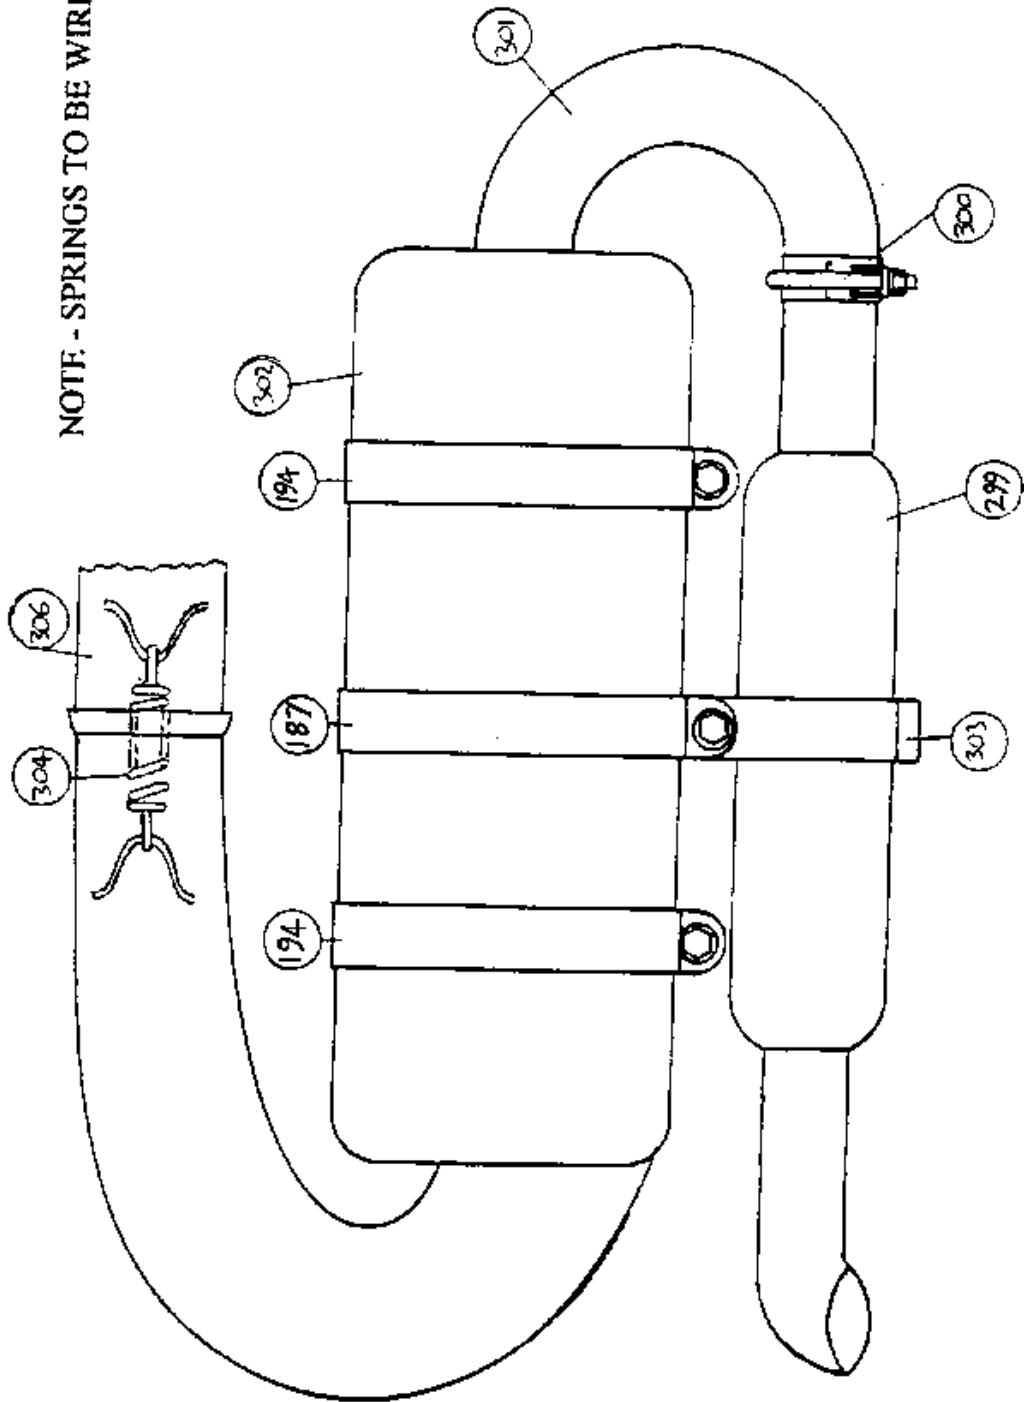

EXHAUST AIR COOLED