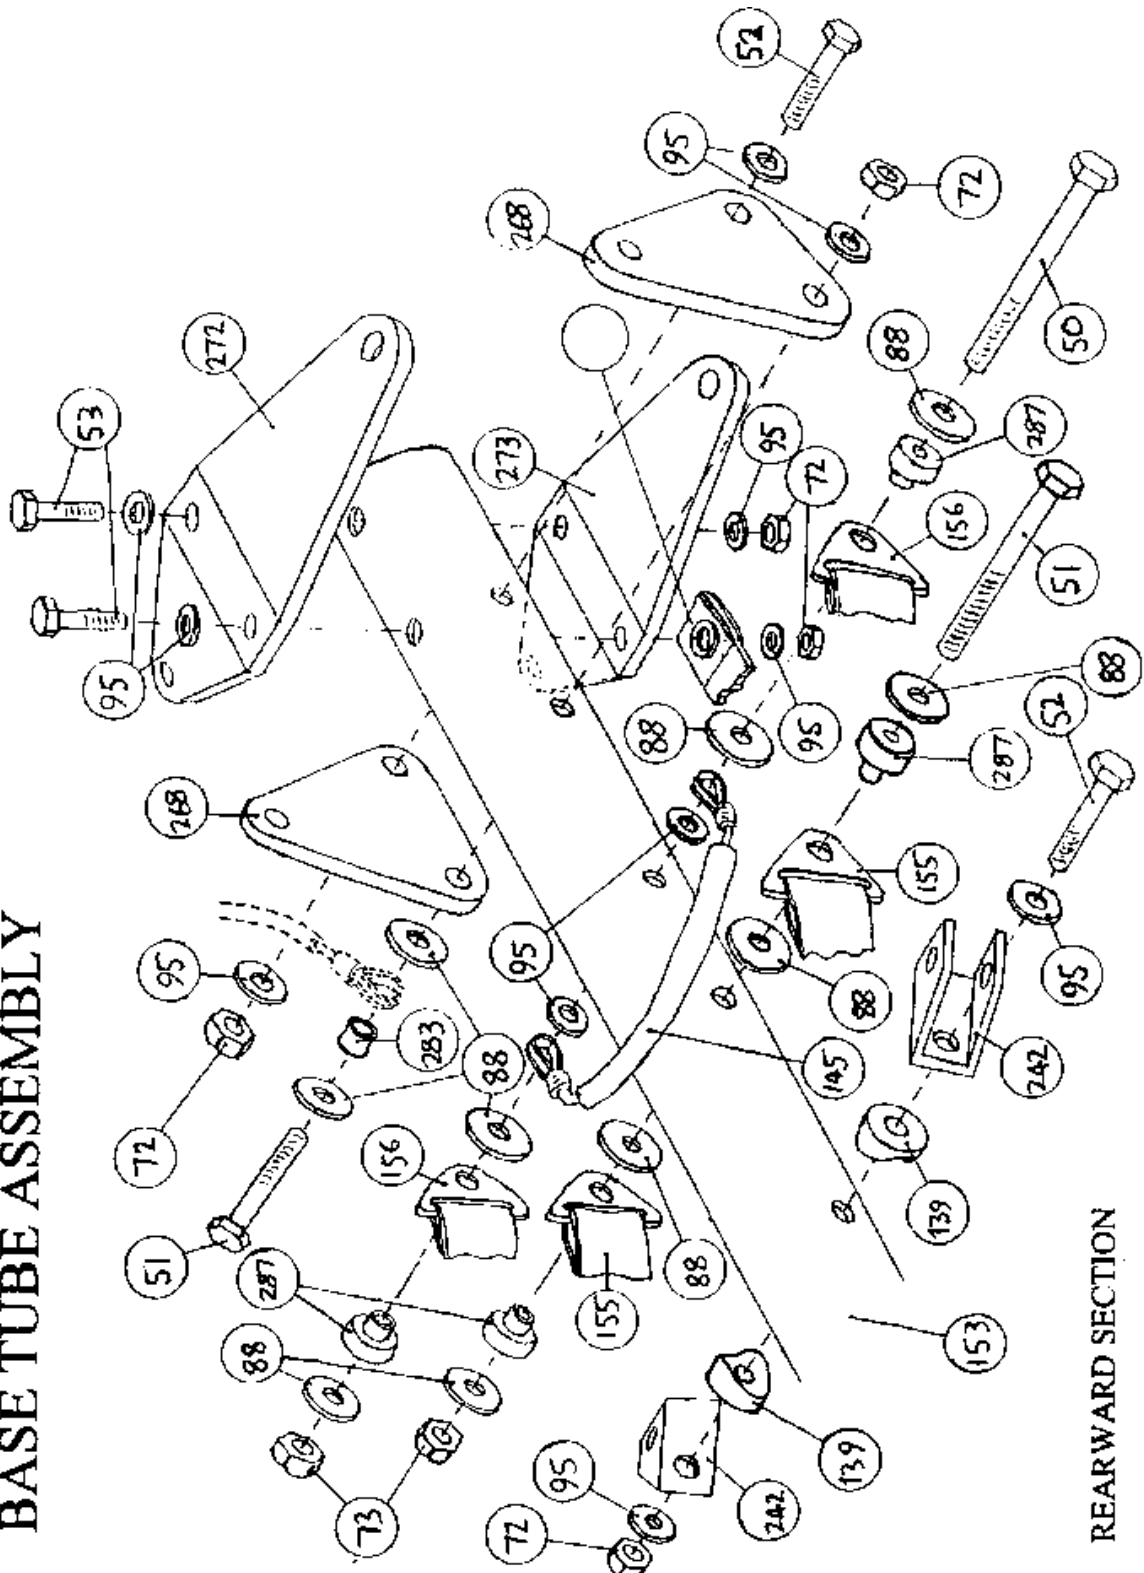

BASE TUBE ASSEMBLY

REARWARD SECTION